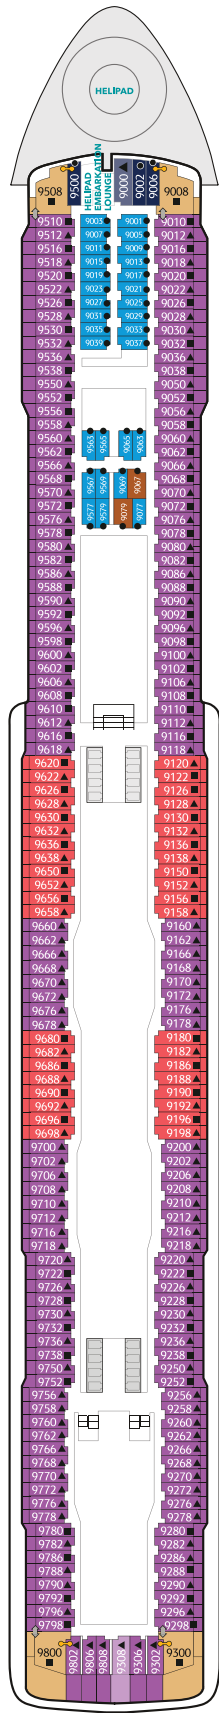

Genting Dream Deck Plans

DECK 19

Lounge & SportsPlex

DECK 18

The Palace, Ropes Course, Mini-Golf, Rock Climbing Wall & Zouk Private Party Deck

DECK 17

The Palace, Suites, Zouk & Zouk Beach Club

DECK 16

Genting Club, Suites, Entertainment Venues, Water Activities & Restaurant

DECK 15
Western Spa, Fitness Centre,
Suites, Balcony Deluxe,
Balcony & Interior Staterooms

DECK 13
Suites, Balcony Deluxe,
Balcony, Oceanview &
Interior Staterooms

DECK 12
Suites, Balcony Deluxe,
Balcony, Oceanview &
Interior Staterooms

DECK 11
Suites, Balcony Deluxe,
Balcony, Oceanview &
Interior Staterooms

Genting Dream Deck Plans

DECK 10

Suites, Balcony Deluxe, Balcony, Oceanview & Interior Staterooms

DECK 6

Main Lobby, Reception, Restaurant, Café, Lounges & Entertainment Venues

DECK 5

Meeting Rooms, Clinic, Oceanview & Interior Staterooms

Restaurants & Bars DECK

Palm Court	19
Sun Deck Bar	17
Pool Deck Bar	16
The Lido*^	16
The Oasis	15
Bar City	8
Bistro	8
Chef's Table	8
Dream Dining Room Upper*	8
Gelateria	8
Hot Pot	8
Umi Uma	8
Blue Lagoon	7
Dream Dining Room Lower*	7
Red Lion	7
Bar 360	6
Lobby Cafe	6
Silk Road	6
Function 8 @ Deck 5	5