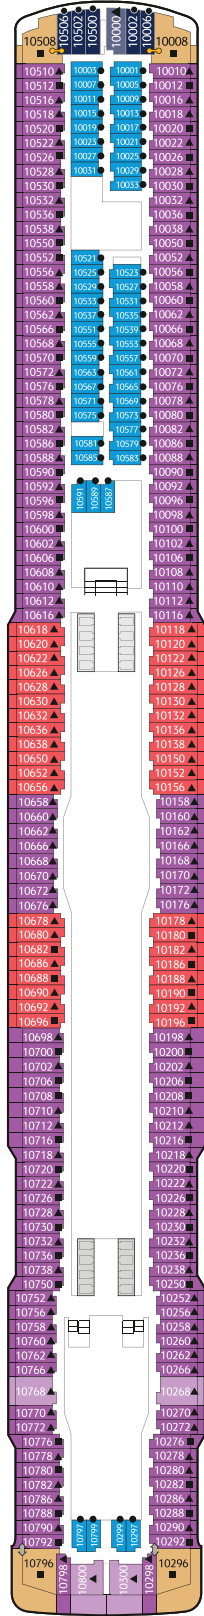

Genting Dream Deck Plans

DECK 19

Lounge & SportsPlex

DECK 18

The Palace, Ropes Course, Mini-Golf, Rock Climbing Wall & Zouk Private Party Deck

DECK 17

The Palace, Suites, Zouk & Zouk Beach Club

DECK 16

Genting Club, Suites, Entertainment Venues, Water Activities & Restaurant

DECK 15
Western Spa, Fitness Centre,
Suites, Balcony Deluxe,
Balcony & Interior Staterooms

DECK 13
Suites, Balcony Deluxe,
Balcony, Oceanview &
Interior Staterooms

DECK 12
Suites, Balcony Deluxe,
Balcony, Oceanview &
Interior Staterooms

DECK 11
Suites, Balcony Deluxe,
Balcony, Oceanview &
Interior Staterooms

Genting Dream Deck Plans

DECK 10

Suites, Balcony Deluxe, Balcony, Oceanview & Interior Staterooms

DECK 6

Main Lobby, Reception, Restaurant, Café, Lounges & Entertainment Venues

DECK 5

Meeting Rooms, Clinic, Oceanview & Interior Staterooms

Restaurants & Bars DECK

Palm Court	19
Sun Deck Bar	17
Pool Deck Bar	16
The Lido*^	16
The Oasis	15
Bar City	8
Bistro	8
Chef's Table	8
Dream Dining Room Upper*	8
Gelateria	8
Hot Pot	8
Umi Uma	8
Blue Lagoon	7
Dream Dining Room Lower*	7
Red Lion	7
Bar 360	6
Lobby Cafe	6
Silk Road	6
Function 8 @ Deck 5	5