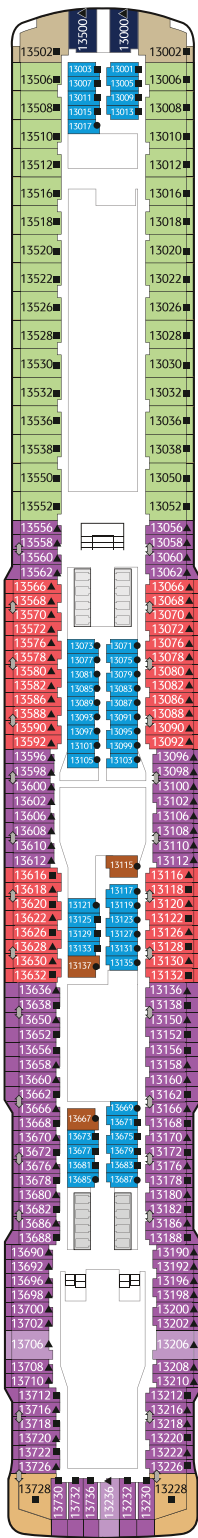

Genting Dream Deck Plans

DECK 19

Lounge & SportsPlex

DECK 18

The Palace, Ropes Course, Mini-Golf, Rock Climbing Wall & Zouk Private Party Deck

DECK 17

The Palace, Suites, Zouk & Zouk Beach Club

DECK 16

Genting Club, Suites, Entertainment Venues, Water Activities & Restaurant

DECK 15
Western Spa, Fitness Centre,
Suites, Balcony Deluxe,
Balcony & Interior Staterooms

DECK 13
Suites, Balcony Deluxe,
Balcony, Oceanview &
Interior Staterooms

DECK 12
Suites, Balcony Deluxe,
Balcony, Oceanview &
Interior Staterooms

DECK 11
Suites, Balcony Deluxe,
Balcony, Oceanview &
Interior Staterooms

Genting Dream Deck Plans

DECK 10

Suites, Balcony Deluxe, Balcony, Oceanview & Interior Staterooms

DECK 6

Main Lobby, Reception, Restaurant, Café, Lounges & Entertainment Venues

DECK 5

Meeting Rooms, Clinic, Oceanview & Interior Staterooms

Restaurants & Bars DECK

Palm Court	19
Sun Deck Bar	17
Pool Deck Bar	16
The Lido*^	16
The Oasis	15
Bar City	8
Bistro	8
Chef's Table	8
Dream Dining Room Upper*	8
Gelateria	8
Hot Pot	8
Umi Uma	8
Blue Lagoon	7
Dream Dining Room Lower*	7
Red Lion	7
Bar 360	6
Lobby Cafe	6
Silk Road	6
Function 8 @ Deck 5	5