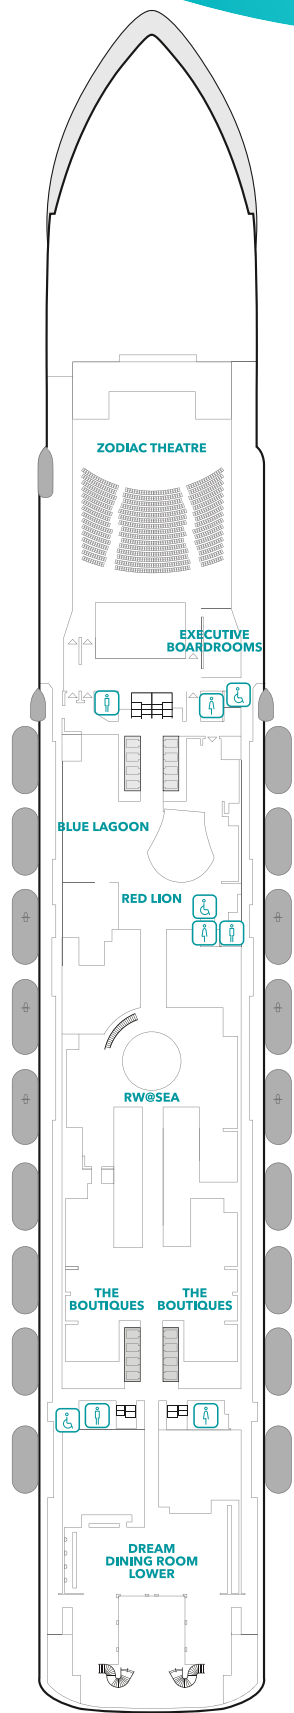

Genting Dream Deck Plans

DECK 19

Lounge & SportsPlex

DECK 18

The Palace, Ropes Course, Mini-Golf, Rock Climbing Wall & Zouk Private Party Deck

DECK 17

The Palace, Suites, Zouk & Zouk Beach Club

DECK 16

DECK 12
Suites, Balcony Deluxe,
Balcony, Oceanview &
Interior Staterooms

DECK 11
Suites, Balcony Deluxe,
Balcony, Oceanview &
Interior Staterooms

Genting Dream Deck Plans

DECK 10

Suites, Balcony Deluxe, Balcony, Oceanview & Interior Staterooms

DECK 9

Suites, Balcony Deluxe, Balcony, Oceanview & Interior Staterooms, Helipad

DECK 8

Restaurants, Bars, Lounges & Multi-purpose Venue, Balcony Deluxe, Balcony & Interior Staterooms

DECK 7

Main Theatre, Executive Boardrooms, Restaurants, Retail Venues & Entertainment Venues

DECK 6

Main Lobby, Reception, Restaurant, Café, Lounges & Entertainment Venues

DECK 5

Meeting Rooms, Clinic, Oceanview & Interior Staterooms

Restaurants & Bars DECK

Palm Court	19
Sun Deck Bar	17
Pool Deck Bar	16
The Lido*^	16
The Oasis	15
Bar City	8
Bistro	8
Chef's Table	8
Dream Dining Room Upper*	8
Gelateria	8
Hot Pot	8
Umi Uma	8
Blue Lagoon	7
Dream Dining Room Lower*	7
Red Lion	7
Bar 360	6
Lobby Cafe	6
Silk Road	6
Function 8 @ Deck 5	5