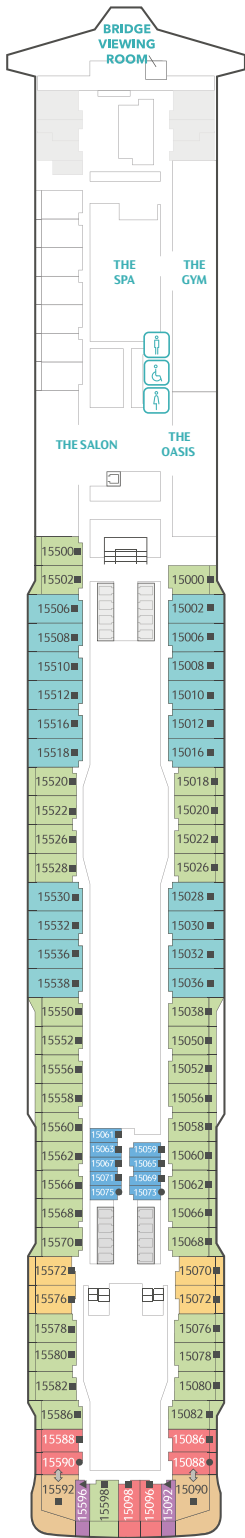

Genting Dream Deck Plans

DECK 19

Lounge & SportsPlex

DECK 18

The Palace, Ropes Course, Mini-Golf, Rock Climbing Wall & Zouk Private Party Deck

DECK 17

The Palace, Suites, Zouk & Zouk Beach Club

DECK 16

Genting Club, Suites, Entertainment Venues, Water Activities & Restaurant

DECK 15
Western Spa, Fitness Centre,
Suites, Balcony Deluxe,
Balcony & Interior Staterooms

DECK 13
Suites, Balcony Deluxe,
Balcony, Oceanview &
Interior Staterooms

DECK 12
Suites, Balcony Deluxe,
Balcony, Oceanview &
Interior Staterooms

DECK 11
Suites, Balcony Deluxe,
Balcony, Oceanview &
Interior Staterooms

Genting Dream Deck Plans

DECK 10

Suites, Balcony Deluxe, Balcony, Oceanview & Interior Staterooms

DECK 6

Main Lobby, Reception, Restaurant, Café, Lounges & Entertainment Venues

DECK 5

Meeting Rooms, Clinic, Oceanview & Interior Staterooms

Restaurants & Bars DECK

Palm Court	19
Sun Deck Bar	17
Pool Deck Bar	16
The Lido*^	16
The Oasis	15
Bar City	8
Bistro	8
Chef's Table	8
Dream Dining Room Upper*	8
Gelateria	8
Hot Pot	8
Umi Uma	8
Blue Lagoon	7
Dream Dining Room Lower*	7
Red Lion	7
Bar 360	6
Lobby Cafe	6
Silk Road	6
Function 8 @ Deck 5	5