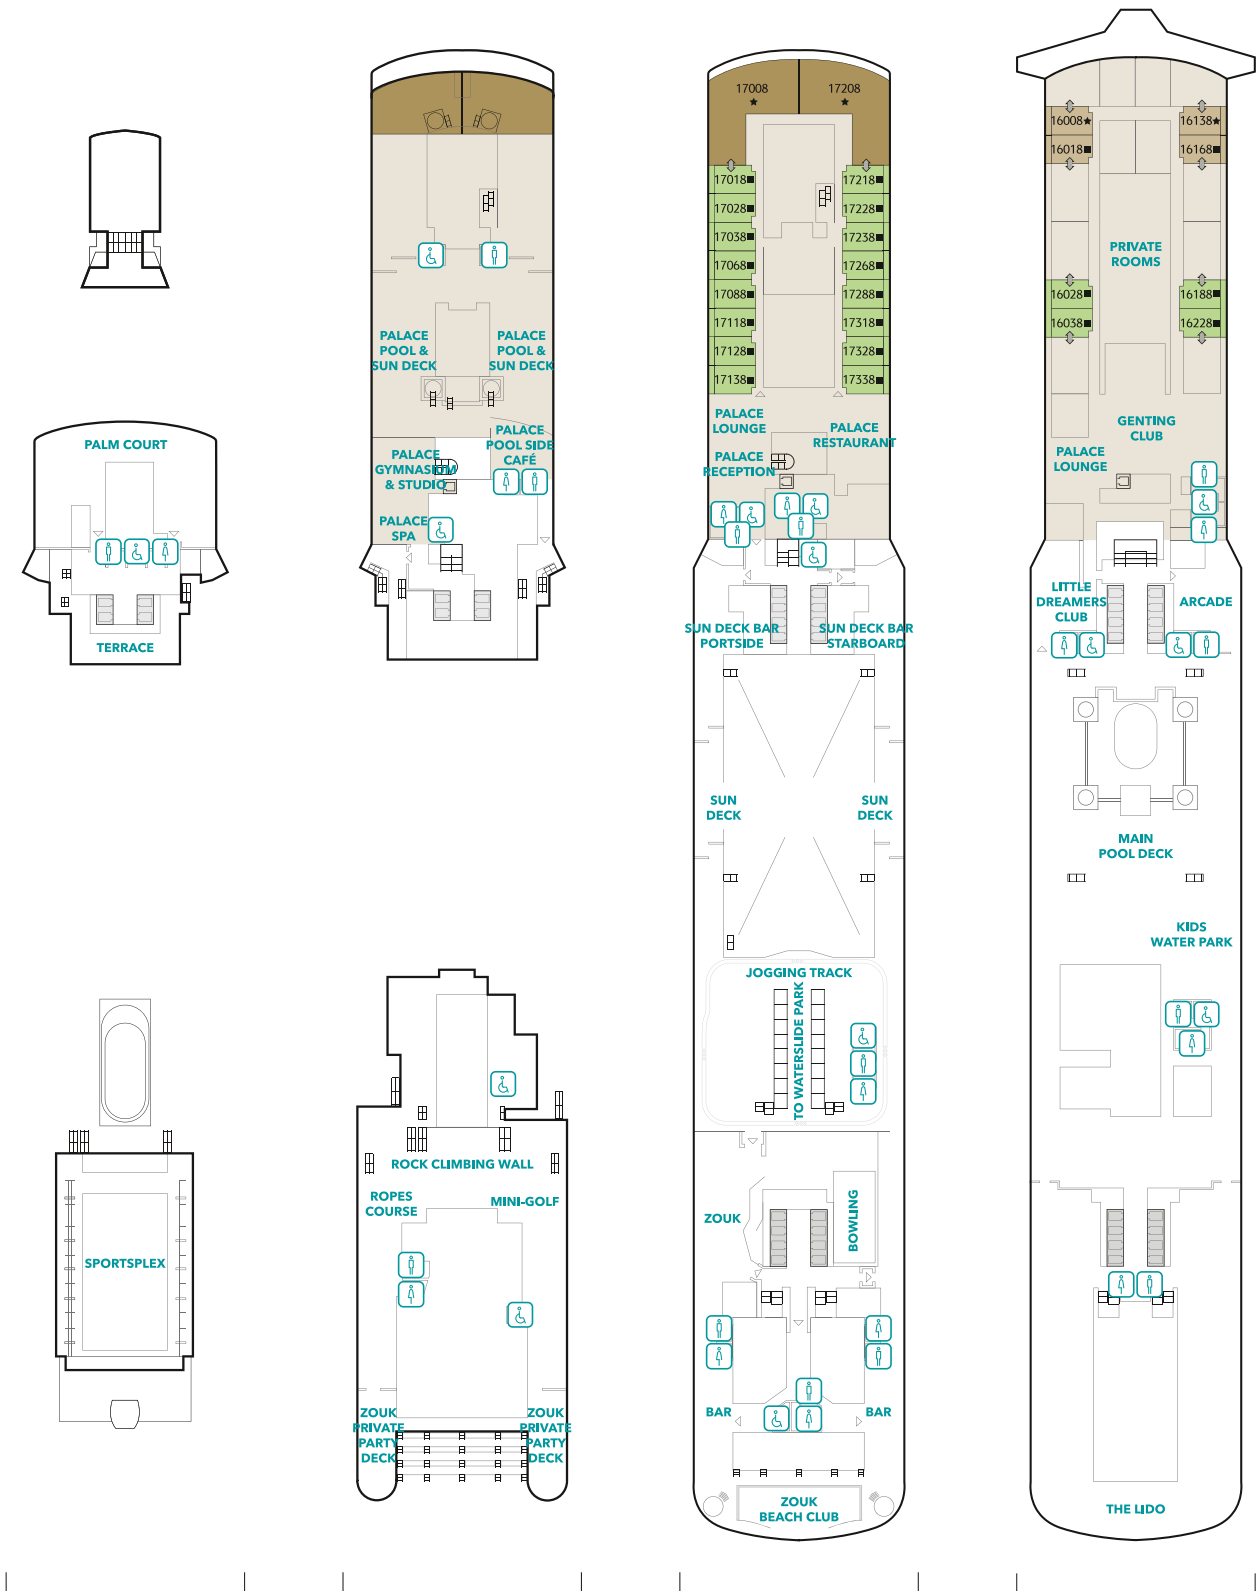

Genting Dream Deck Plans

DECK 19

Lounge & SportsPlex

DECK 18

The Palace, Ropes Course, Mini-Golf, Rock Climbing Wall & Zouk Private Party Deck

DECK 17

The Palace, Suites, Zouk & Zouk Beach Club

DECK 16

Genting Club, Suites, Entertainment Venues, Water Activities & Restaurant

DECK 15
Western Spa, Fitness Centre,
Suites, Balcony Deluxe,
Balcony & Interior Staterooms

DECK 13
Suites, Balcony Deluxe,
Balcony, Oceanview &
Interior Staterooms

DECK 12
Suites, Balcony Deluxe,
Balcony, Oceanview &
Interior Staterooms

DECK 11
Suites, Balcony Deluxe,
Balcony, Oceanview &
Interior Staterooms

Genting Dream Deck Plans

DECK 10

Suites, Balcony Deluxe, Balcony, Oceanview & Interior Staterooms

DECK 6

Main Lobby, Reception, Restaurant, Café, Lounges & Entertainment Venues

DECK 5

Meeting Rooms, Clinic, Oceanview & Interior Staterooms

Restaurants & Bars DECK

Palm Court	19
Sun Deck Bar	17
Pool Deck Bar	16
The Lido*^	16
The Oasis	15
Bar City	8
Bistro	8
Chef's Table	8
Dream Dining Room Upper*	8
Gelateria	8
Hot Pot	8
Umi Uma	8
Blue Lagoon	7
Dream Dining Room Lower*	7
Red Lion	7
Bar 360	6
Lobby Cafe	6
Silk Road	6
Function 8 @ Deck 5	5