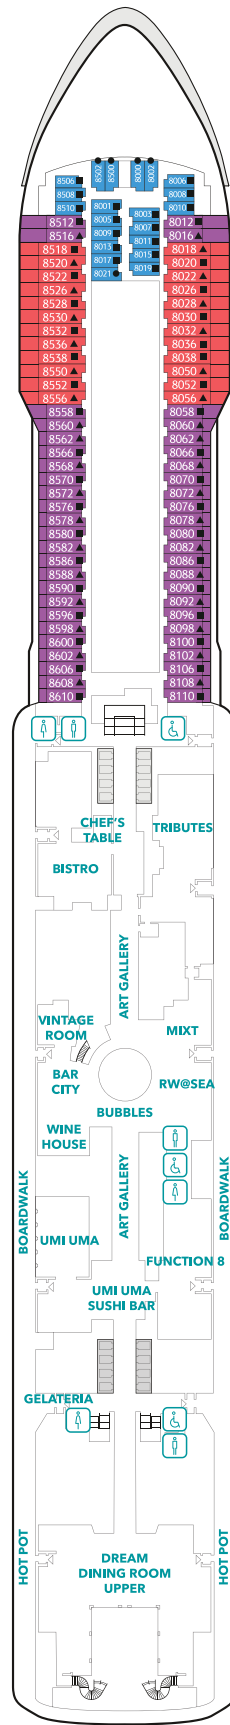

Genting Dream Deck Plans

DECK 19

Lounge & SportsPlex

DECK 18

The Palace, Ropes Course, Mini-Golf, Rock Climbing Wall & Zouk Private Party Deck

DECK 17

The Palace, Suites, Zouk & Zouk Beach Club

DECK 16

DECK 12
Suites, Balcony Deluxe,
Balcony, Oceanview &
Interior Staterooms

DECK 11
Suites, Balcony Deluxe,
Balcony, Oceanview &
Interior Staterooms

Genting Dream Deck Plans

DECK 10

Suites, Balcony Deluxe, Balcony, Oceanview & Interior Staterooms

DECK 9

Suites, Balcony Deluxe, Balcony, Oceanview & Interior Staterooms, Helipad

DECK 8

Restaurants, Bars, Lounges & Multi-purpose Venue, Balcony Deluxe, Balcony & Interior Staterooms

DECK 7

Main Theatre, Executive Boardrooms, Restaurants, Retail Venues & Entertainment Venues

DECK 6

Main Lobby, Reception, Restaurant, Café, Lounges & Entertainment Venues

DECK 5

Meeting Rooms, Clinic, Oceanview & Interior Staterooms

Restaurants & Bars DECK

Palm Court	19
Sun Deck Bar	17
Pool Deck Bar	16
The Lido*^	16
The Oasis	15
Bar City	8
Bistro	8
Chef's Table	8
Dream Dining Room Upper*	8
Gelateria	8
Hot Pot	8
Umi Uma	8
Blue Lagoon	7
Dream Dining Room Lower*	7
Red Lion	7
Bar 360	6
Lobby Cafe	6
Silk Road	6
Function 8 @ Deck 5	5