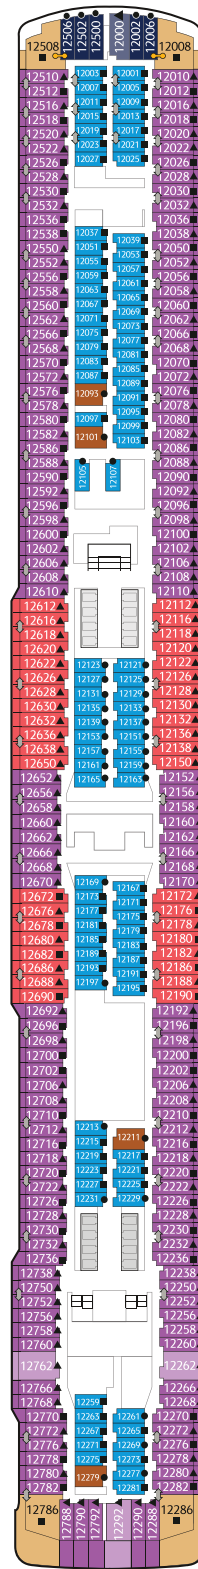

Genting Dream Deck Plans

DECK 19

Lounge & SportsPlex

DECK 18

The Palace, Ropes Course, Mini-Golf, Rock Climbing Wall & Zouk Private Party Deck

DECK 17

The Palace, Suites, Zouk & Zouk Beach Club

DECK 16

Genting Club, Suites, Entertainment Venues, Water Activities & Restaurant

DECK 15
Western Spa, Fitness Centre,
Suites, Balcony Deluxe,
Balcony & Interior Staterooms

DECK 13
Suites, Balcony Deluxe,
Balcony, Oceanview &
Interior Staterooms

DECK 12
Suites, Balcony Deluxe,
Balcony, Oceanview &
Interior Staterooms

DECK 11
Suites, Balcony Deluxe,
Balcony, Oceanview &
Interior Staterooms

Genting Dream Deck Plans

DECK 10

Suites, Balcony Deluxe, Balcony, Oceanview & Interior Staterooms

DECK 6

Main Lobby, Reception, Restaurant, Café, Lounges & Entertainment Venues

DECK 5

Meeting Rooms, Clinic, Oceanview & Interior Staterooms

Restaurants & Bars DECK

Palm Court	19
Sun Deck Bar	17
Pool Deck Bar	16
The Lido*^	16
The Oasis	15
Bar City	8
Bistro	8
Chef's Table	8
Dream Dining Room Upper*	8
Gelateria	8
Hot Pot	8
Umi Uma	8
Blue Lagoon	7
Dream Dining Room Lower*	7
Red Lion	7
Bar 360	6
Lobby Cafe	6
Silk Road	6
Function 8 @ Deck 5	5