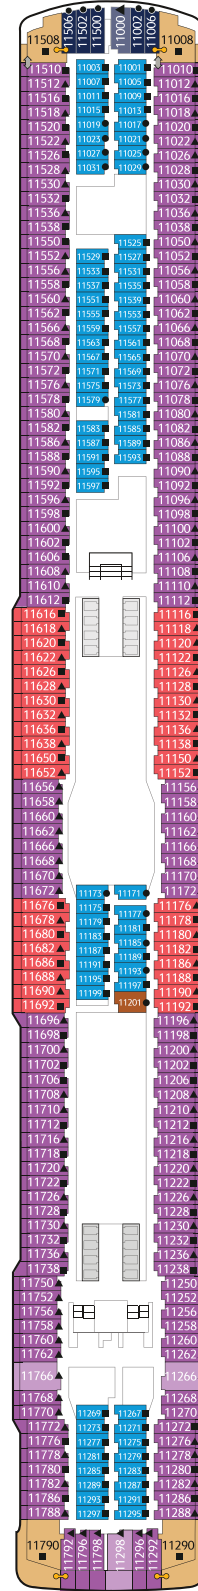

Genting Dream Deck Plans

DECK 19

Lounge & SportsPlex

DECK 18

The Palace, Ropes Course, Mini-Golf, Rock Climbing Wall & Zouk Private Party Deck

DECK 17

The Palace, Suites, Zouk & Zouk Beach Club

DECK 16

Genting Club, Suites, Entertainment Venues, Water Activities & Restaurant

DECK 15
Western Spa, Fitness Centre,
Suites, Balcony Deluxe,
Balcony & Interior Staterooms

DECK 13
Suites, Balcony Deluxe,
Balcony, Oceanview &
Interior Staterooms

DECK 12
Suites, Balcony Deluxe,
Balcony, Oceanview &
Interior Staterooms

DECK 11
Suites, Balcony Deluxe,
Balcony, Oceanview &
Interior Staterooms

Genting Dream Deck Plans

DECK 10

Suites, Balcony Deluxe, Balcony, Oceanview & Interior Staterooms

DECK 6

Main Lobby, Reception, Restaurant, Café, Lounges & Entertainment Venues

DECK 5

Meeting Rooms, Clinic, Oceanview & Interior Staterooms

Restaurants & Bars DECK

Palm Court	19
Sun Deck Bar	17
Pool Deck Bar	16
The Lido*^	16
The Oasis	15
Bar City	8
Bistro	8
Chef's Table	8
Dream Dining Room Upper*	8
Gelateria	8
Hot Pot	8
Umi Uma	8
Blue Lagoon	7
Dream Dining Room Lower*	7
Red Lion	7
Bar 360	6
Lobby Cafe	6
Silk Road	6
Function 8 @ Deck 5	5