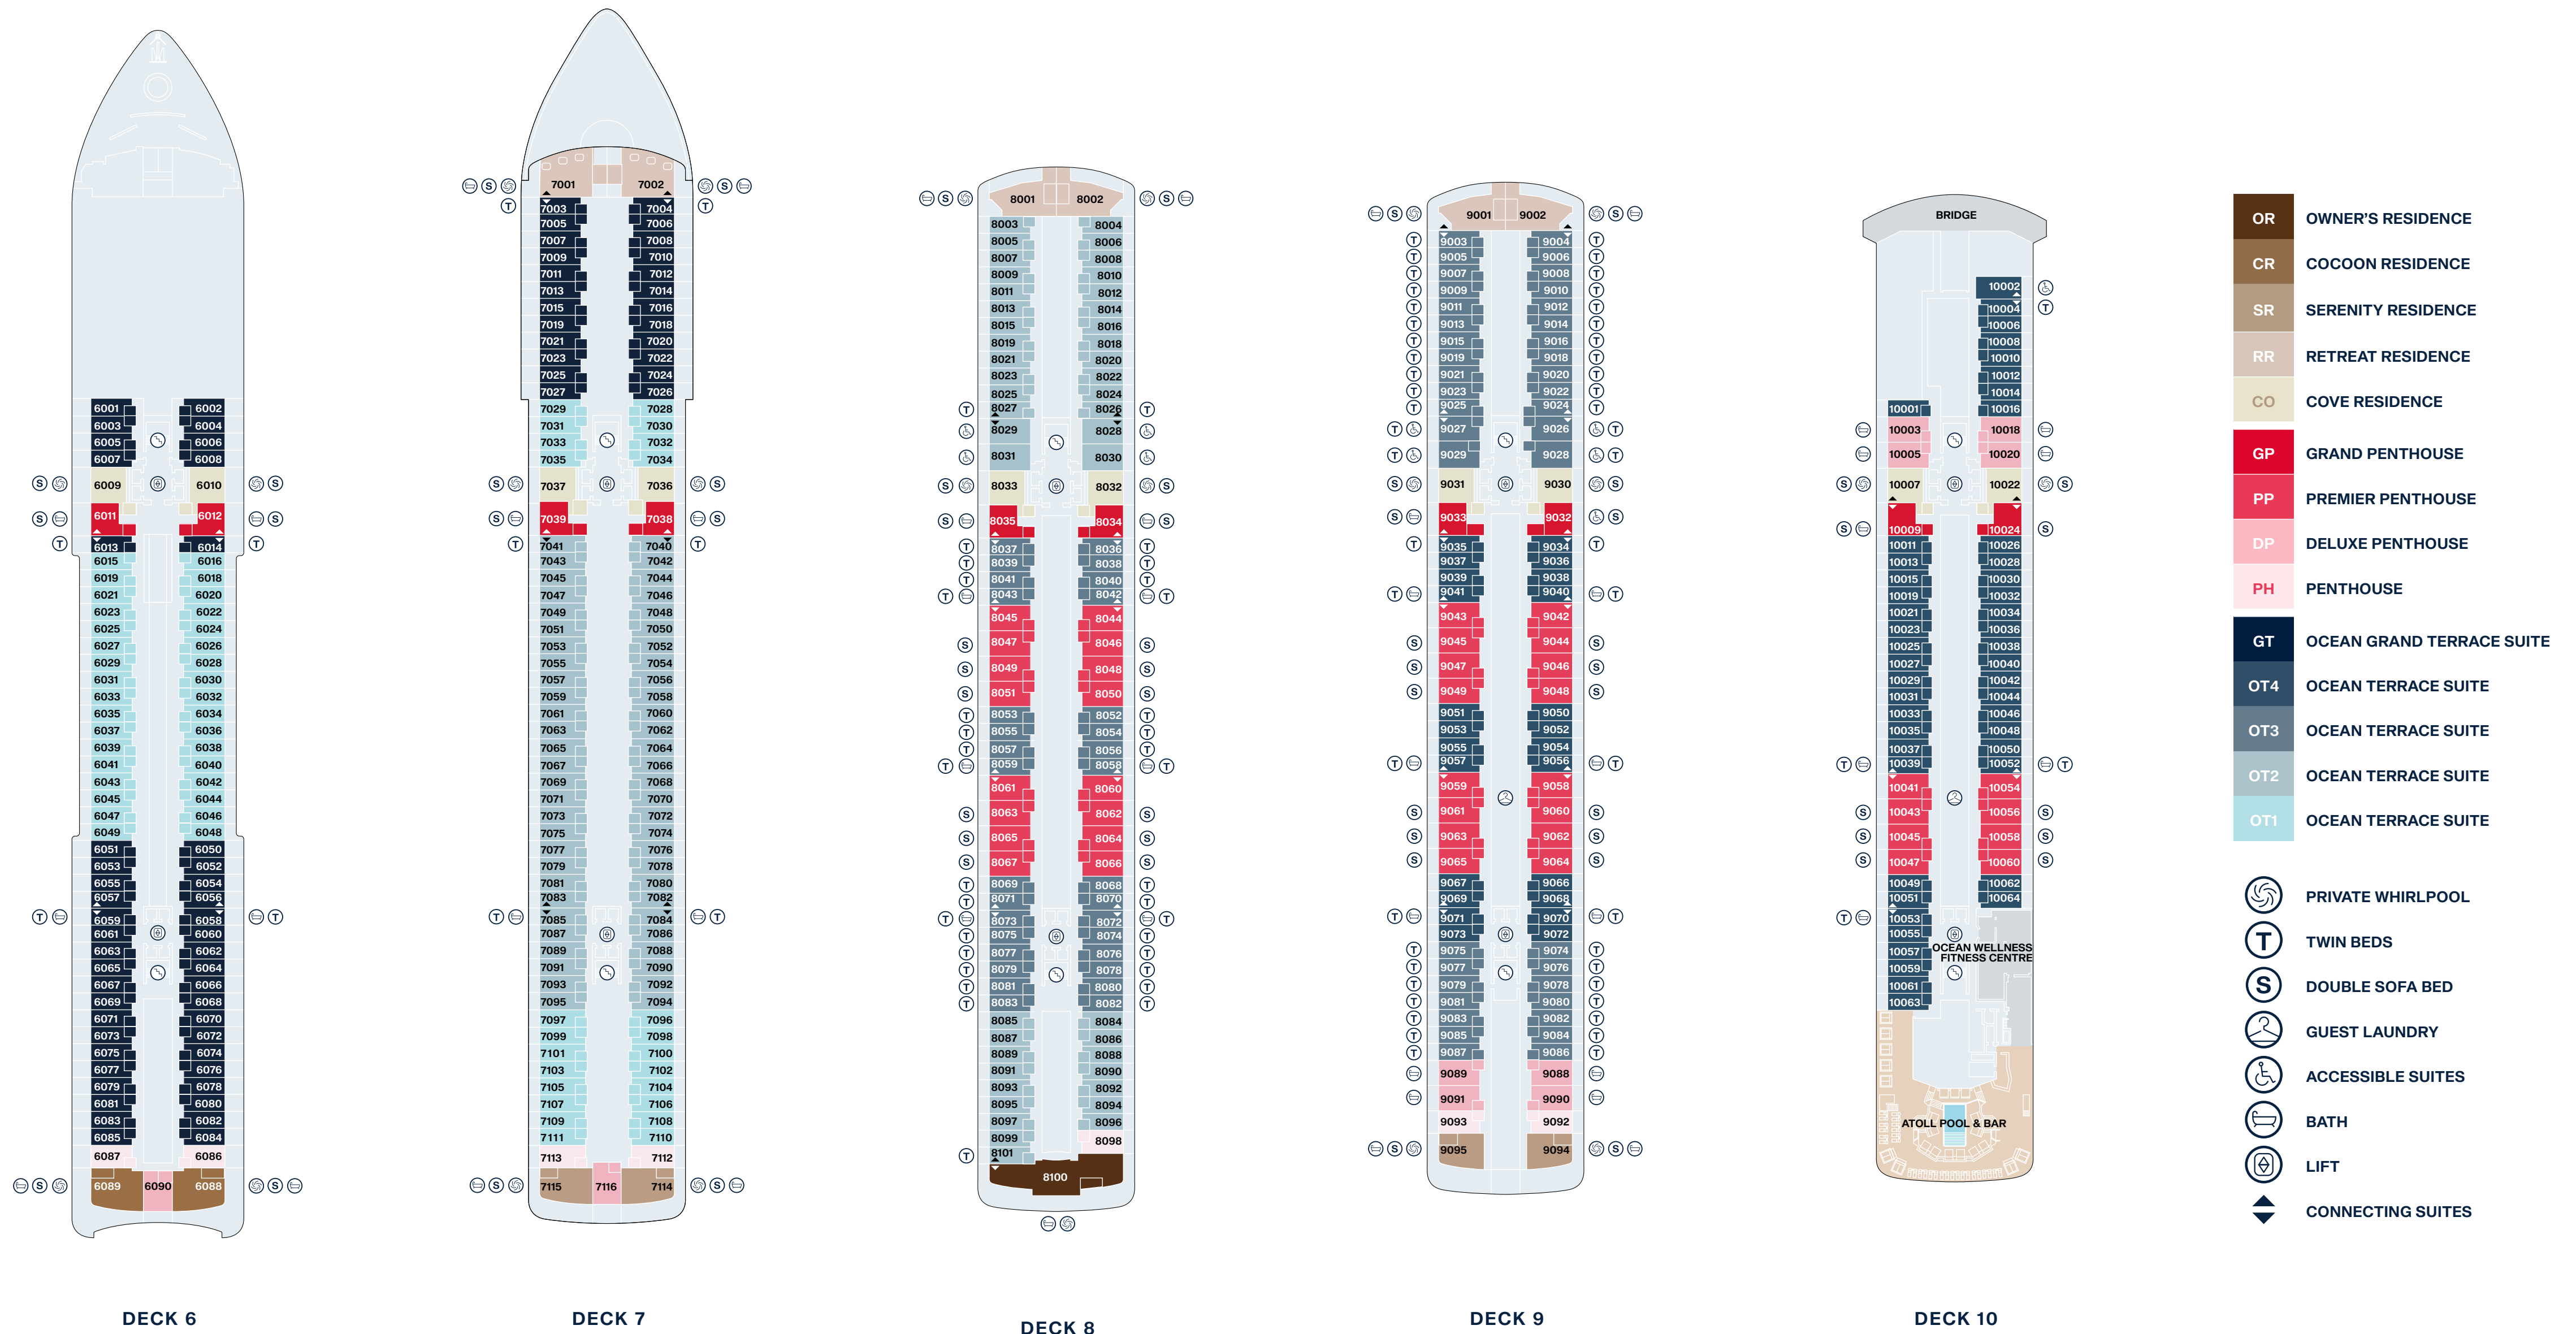

EXPLORA I - EXPLORA II SHIP OVERVIEW

DECK	DECK	DECK	DECK	DECK	DECK	DECK							
4	Fil Rouge Restaurant	4	The Casino	5	Marble & Co. Grill Restaurant	5	Ocean Wellness - The Spa	11	The Conservatory Pool & Bar	11	Chef's Kitchen	14	Sky Bar on 14 & whirlpool
4	Med Yacht Club Restaurant	4	Journeys Lounge	5	Galleria d'Arte	10	Ocean Wellness - Fitness Centre	11	Gelateria & Crêperie	11	Nautilus Club	14	Sports Court
4	Shopping Experiences	5	Astern Pool & Bar	5	MSC Foundation	10	Ocean Wellness - Fitness Studio	11	Infinity whirlpools	12	Helios Pool & Bar adults only	14	Ocean Wellness - Open Air Fitness
4	Lobby	5	Sakura Restaurant	5	Anthology Restaurant	10	Atoll Pool & Bar	11	Malt Whisky Bar	12	Running track		
4	Lobby Bar	5	Astern Lounge	5	Crema Café	11	Emporium Marketplace Restaurant	11	Explora Lounge	12	Infinity whirlpools		

EXPLORA I - EXPLORA II SUITE DECK PLANS

EXPLORA I - EXPLORA II PUBLIC SPACES DECK PLANS

DECK 3

DECK 4

DECK 5

DECK 11

DECK 12

DECK 14

-  STAIRCASE
-  LIFT