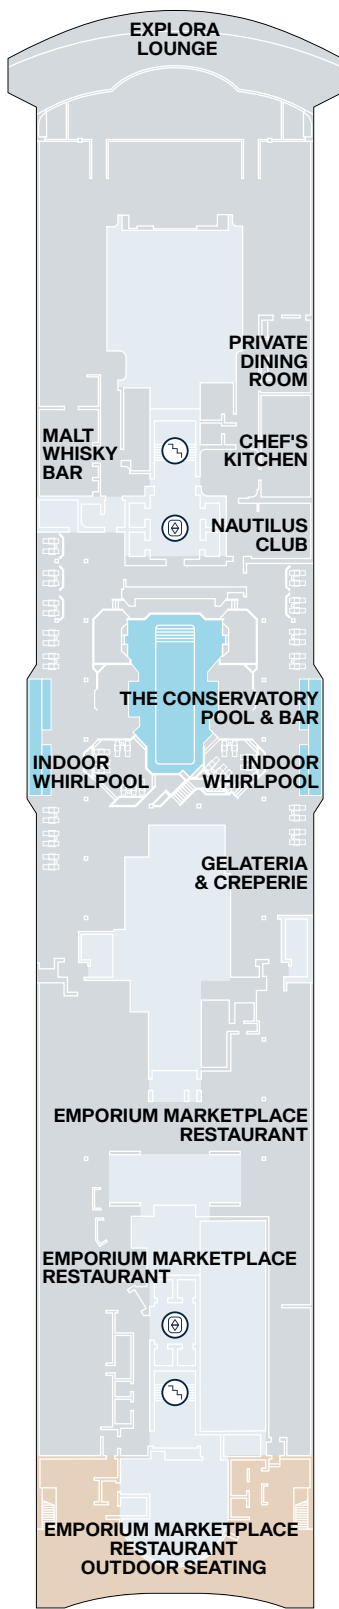

EXPLORA I - EXPLORA II SHIP OVERVIEW

DECK	DECK	DECK	DECK	DECK	DECK	DECK							
4	Fil Rouge Restaurant	4	The Casino	5	Marble & Co. Grill Restaurant	5	Ocean Wellness - The Spa	11	The Conservatory Pool & Bar	11	Chef's Kitchen	14	Sky Bar on 14 & whirlpool
4	Med Yacht Club Restaurant	4	Journeys Lounge	5	Galleria d'Arte	10	Ocean Wellness - Fitness Centre	11	Gelateria & Crêperie	11	Nautilus Club	14	Sports Court
4	Shopping Experiences	5	Astern Pool & Bar	5	MSC Foundation	10	Ocean Wellness - Fitness Studio	11	Infinity whirlpools	12	Helios Pool & Bar adults only	14	Ocean Wellness - Open Air Fitness
4	Lobby	5	Sakura Restaurant	5	Anthology Restaurant	10	Atoll Pool & Bar	11	Malt Whisky Bar	12	Running track		
4	Lobby Bar	5	Astern Lounge	5	Crema Café	11	Emporium Marketplace Restaurant	11	Explora Lounge	12	Infinity whirlpools		

EXPLORA I - EXPLORA II SUITE DECK PLANS

EXPLORA I - EXPLORA II PUBLIC SPACES DECK PLANS

DECK 3

DECK 4

DECK 5

DECK 11

DECK 12

DECK 14