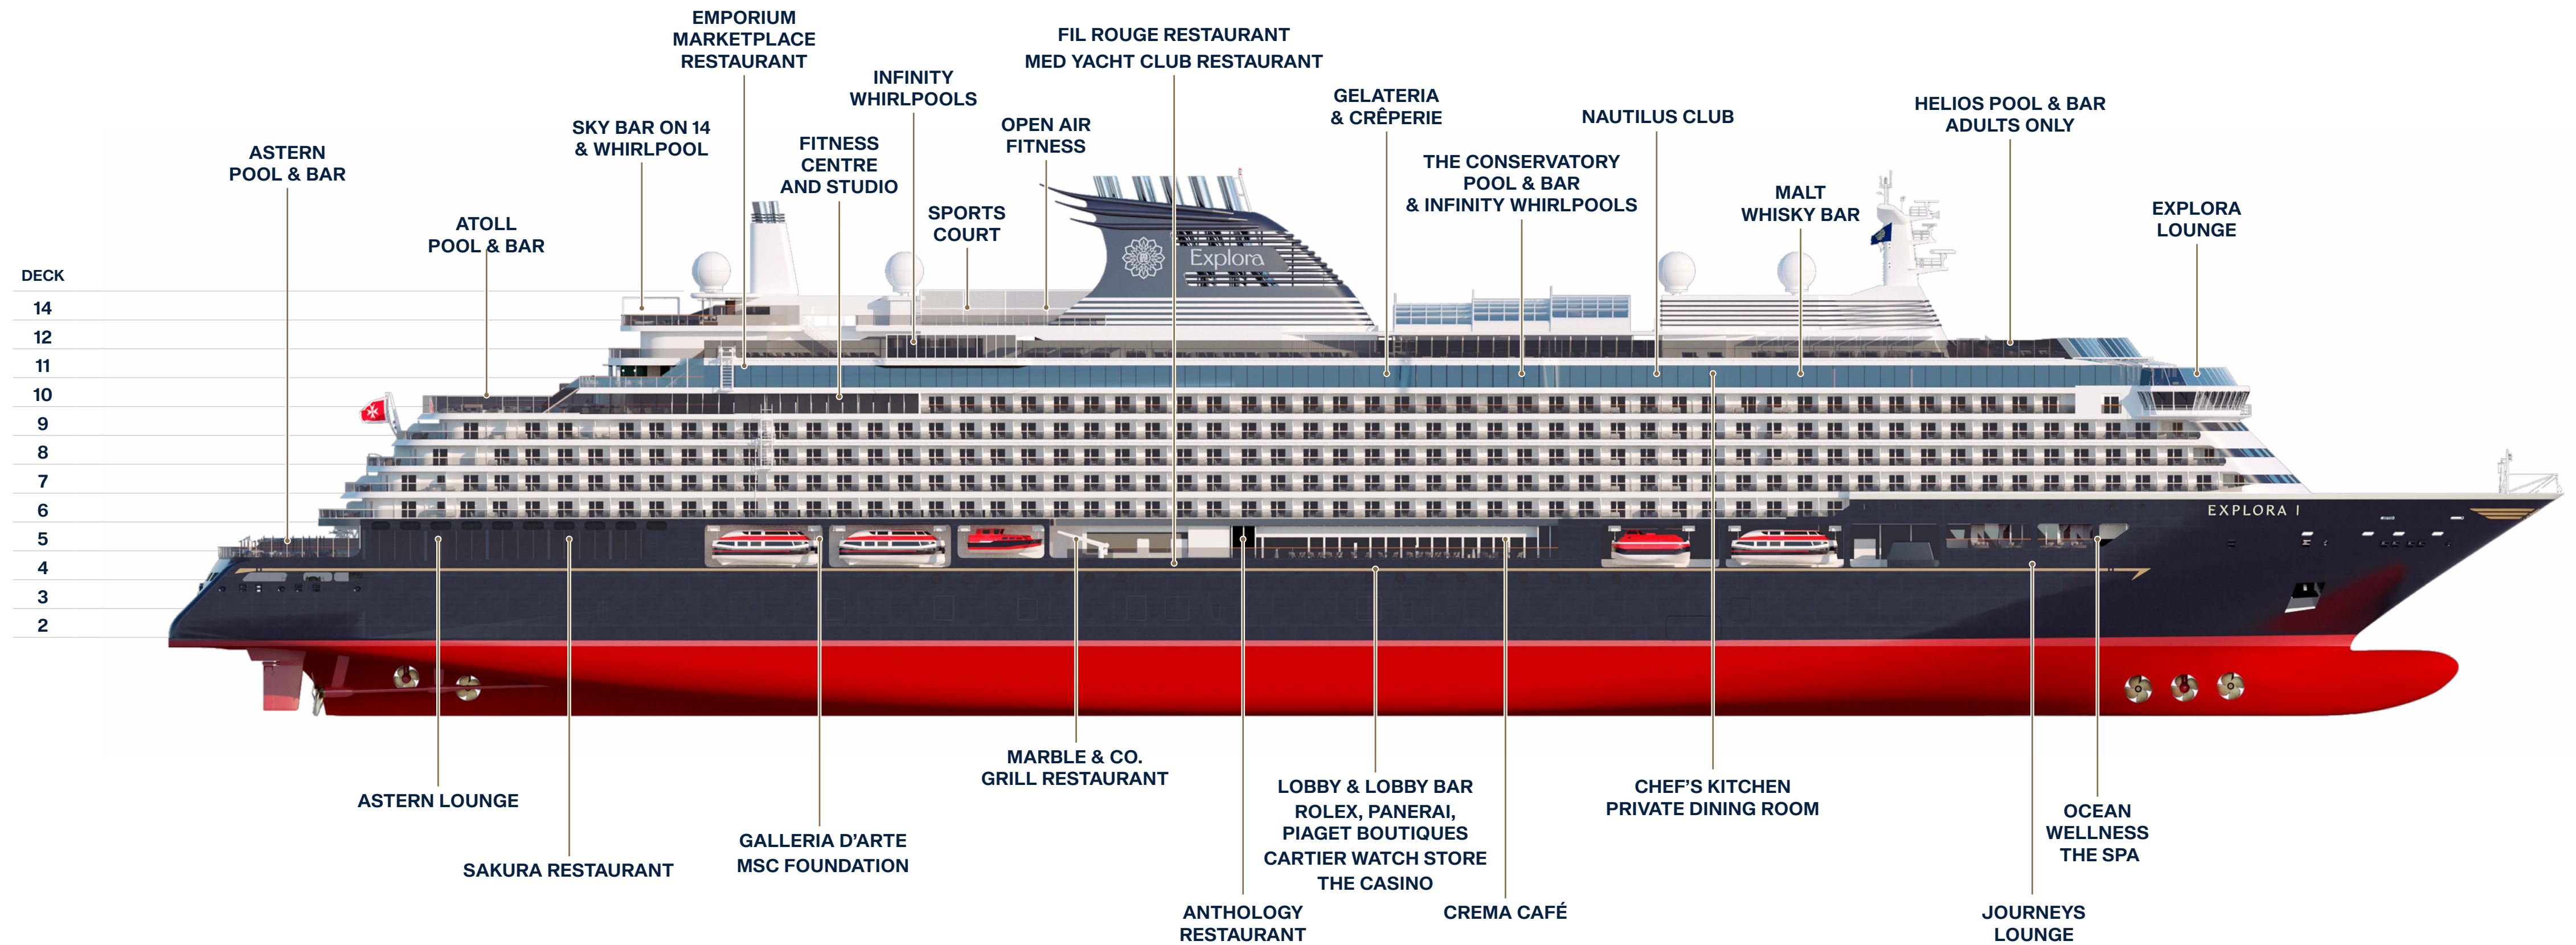

EXPLORA I - EXPLORA II SHIP OVERVIEW

DECK	DECK	DECK	DECK	DECK	DECK	DECK							
4	Fil Rouge Restaurant	4	The Casino	5	Marble & Co. Grill Restaurant	5	Ocean Wellness - The Spa	11	The Conservatory Pool & Bar	11	Chef's Kitchen	14	Sky Bar on 14 & whirlpool
4	Med Yacht Club Restaurant	4	Journeys Lounge	5	Galleria d'Arte	10	Ocean Wellness - Fitness Centre	11	Gelateria & Crêperie	11	Nautilus Club	14	Sports Court
4	Shopping Experiences	5	Astern Pool & Bar	5	MSC Foundation	10	Ocean Wellness - Fitness Studio	11	Infinity whirlpools	12	Helios Pool & Bar adults only	14	Ocean Wellness - Open Air Fitness
4	Lobby	5	Sakura Restaurant	5	Anthology Restaurant	10	Atoll Pool & Bar	11	Malt Whisky Bar	12	Running track		
4	Lobby Bar	5	Astern Lounge	5	Crema Café	11	Emporium Marketplace Restaurant	11	Explora Lounge	12	Infinity whirlpools		

EXPLORA I - EXPLORA II SUITE DECK PLANS

EXPLORA I - EXPLORA II PUBLIC SPACES DECK PLANS

DECK 3

DECK 4

DECK 5

DECK 11

DECK 12

DECK 14

-  STAIRCASE
-  LIFT