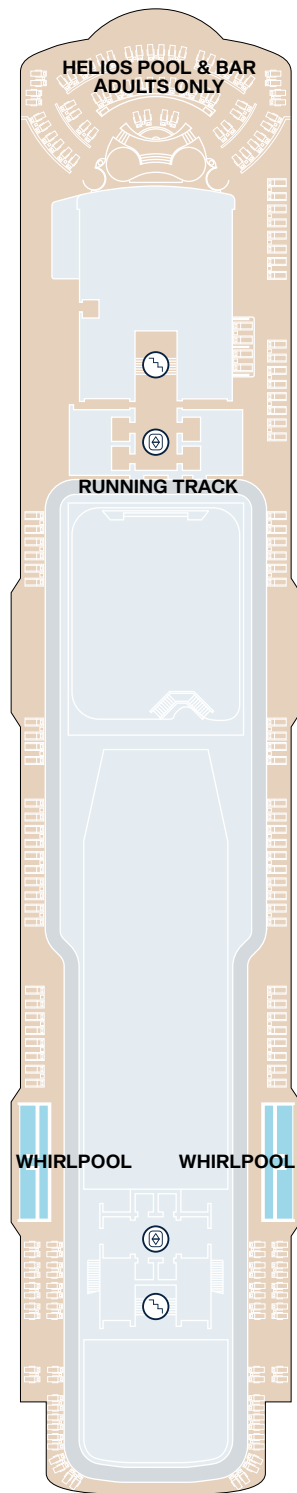

EXPLORA I - EXPLORA II SHIP OVERVIEW

DECK	DECK	DECK	DECK	DECK	DECK	DECK							
4	Fil Rouge Restaurant	4	The Casino	5	Marble & Co. Grill Restaurant	5	Ocean Wellness - The Spa	11	The Conservatory Pool & Bar	11	Chef's Kitchen	14	Sky Bar on 14 & whirlpool
4	Med Yacht Club Restaurant	4	Journeys Lounge	5	Galleria d'Arte	10	Ocean Wellness - Fitness Centre	11	Gelateria & Crêperie	11	Nautilus Club	14	Sports Court
4	Shopping Experiences	5	Astern Pool & Bar	5	MSC Foundation	10	Ocean Wellness - Fitness Studio	11	Infinity whirlpools	12	Helios Pool & Bar adults only	14	Ocean Wellness - Open Air Fitness
4	Lobby	5	Sakura Restaurant	5	Anthology Restaurant	10	Atoll Pool & Bar	11	Malt Whisky Bar	12	Running track		
4	Lobby Bar	5	Astern Lounge	5	Crema Café	11	Emporium Marketplace Restaurant	11	Explora Lounge	12	Infinity whirlpools		

EXPLORA I - EXPLORA II SUITE DECK PLANS

EXPLORA I - EXPLORA II PUBLIC SPACES DECK PLANS

DECK 3

DECK 4

DECK 5

DECK 11

DECK 12

DECK 14