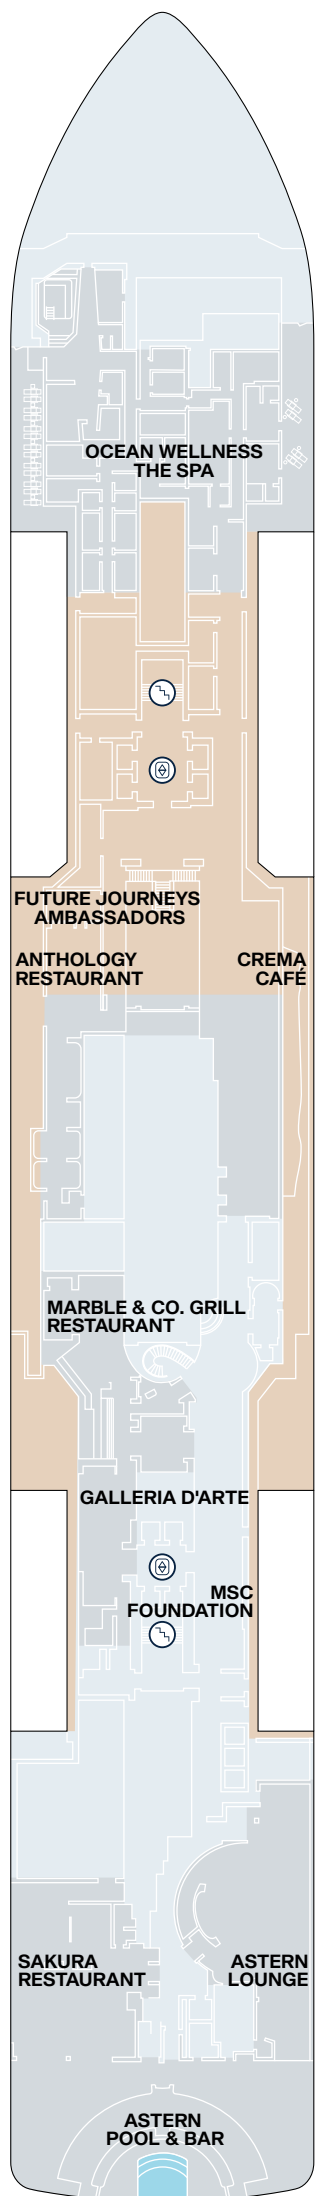

EXPLORA I - EXPLORA II SHIP OVERVIEW

DECK	DECK	DECK	DECK	DECK	DECK	DECK							
4	Fil Rouge Restaurant	4	The Casino	5	Marble & Co. Grill Restaurant	5	Ocean Wellness - The Spa	11	The Conservatory Pool & Bar	11	Chef's Kitchen	14	Sky Bar on 14 & whirlpool
4	Med Yacht Club Restaurant	4	Journeys Lounge	5	Galleria d'Arte	10	Ocean Wellness - Fitness Centre	11	Gelateria & Crêperie	11	Nautilus Club	14	Sports Court
4	Shopping Experiences	5	Astern Pool & Bar	5	MSC Foundation	10	Ocean Wellness - Fitness Studio	11	Infinity whirlpools	12	Helios Pool & Bar adults only	14	Ocean Wellness - Open Air Fitness
4	Lobby	5	Sakura Restaurant	5	Anthology Restaurant	10	Atoll Pool & Bar	11	Malt Whisky Bar	12	Running track		
4	Lobby Bar	5	Astern Lounge	5	Crema Café	11	Emporium Marketplace Restaurant	11	Explora Lounge	12	Infinity whirlpools		

EXPLORA I - EXPLORA II SUITE DECK PLANS

EXPLORA I - EXPLORA II PUBLIC SPACES DECK PLANS

DECK 3

DECK 4

DECK 5

DECK 11

DECK 12

DECK 14

-  STAIRCASE
-  LIFT