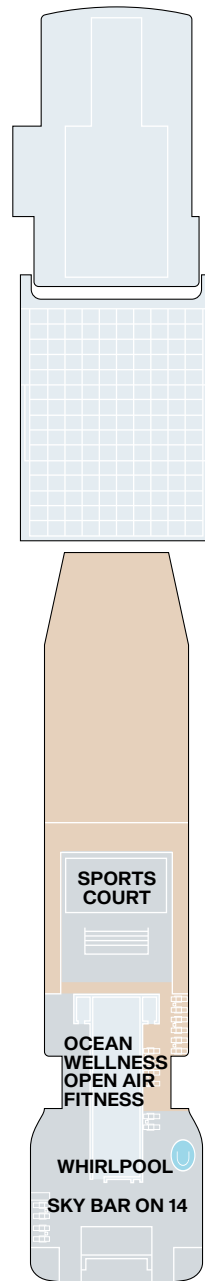

EXPLORA I - EXPLORA II SHIP OVERVIEW

DECK	DECK	DECK	DECK	DECK	DECK	DECK							
4	Fil Rouge Restaurant	4	The Casino	5	Marble & Co. Grill Restaurant	5	Ocean Wellness - The Spa	11	The Conservatory Pool & Bar	11	Chef's Kitchen	14	Sky Bar on 14 & whirlpool
4	Med Yacht Club Restaurant	4	Journeys Lounge	5	Galleria d'Arte	10	Ocean Wellness - Fitness Centre	11	Gelateria & Crêperie	11	Nautilus Club	14	Sports Court
4	Shopping Experiences	5	Astern Pool & Bar	5	MSC Foundation	10	Ocean Wellness - Fitness Studio	11	Infinity whirlpools	12	Helios Pool & Bar adults only	14	Ocean Wellness - Open Air Fitness
4	Lobby	5	Sakura Restaurant	5	Anthology Restaurant	10	Atoll Pool & Bar	11	Malt Whisky Bar	12	Running track		
4	Lobby Bar	5	Astern Lounge	5	Crema Café	11	Emporium Marketplace Restaurant	11	Explora Lounge	12	Infinity whirlpools		

EXPLORA I - EXPLORA II SUITE DECK PLANS

EXPLORA I - EXPLORA II PUBLIC SPACES DECK PLANS

DECK 3

DECK 4

DECK 5

DECK 11

DECK 12

DECK 14