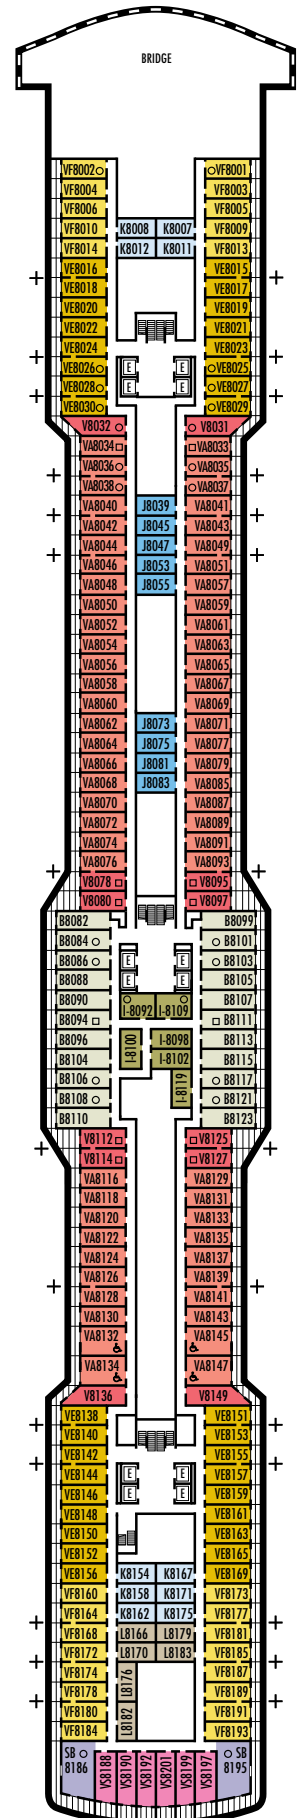

ms Koningsdam

DECK PLANS & STATEROOMS

The deck plans are color-coded by category of stateroom, and the category letter precedes the stateroom number in each room. All staterooms are equipped with flat-panel television, DVD player, mini-bar, mini-safe, data port, telephone and multichannel music.

Important Note: Not all staterooms within each category have the same furniture configuration and/or facilities. Appropriate symbols within the rooms on the deck plans describe differences from the stateroom descriptions below.

All information is subject to change.

STATEROOM SYMBOL LEGEND

- Triple (2 lower beds, 1 sofa bed)
- Quad (2 lower beds, 1 sofa bed, 1 upper)
- ▴ Quad (2 lower beds, 1 sofa bed, 1 murphy bed)
- ☺ Double (2 lower beds convertible to 1 king-size bed, no murphy bed)
- + Connecting rooms
- Floor-to-ceiling windows
- Shower only
- Staterooms have solid steel verandah railings instead of clear-view Plexiglas® railings
- ♿ Suites SA7094, A6150 & A6148, and staterooms VA8147, VA8145, VA8134, VA8132, I-7108, I-7101, I-6131, I-6116, V5171, V5152, I-5129, I-5112, V5057, V5055, V5054, V5052, V4167, V4146, V4107, V4096, C1134, C1125, C1123, C1121 are wheelchair accessible, roll-in shower only.

- Sky Deck (not shown)
- Observation Deck
- Sun Deck
- Panorama Deck
- Lido Deck
- Navigation Deck
- Schubert Deck
- Mozart Deck
- Gershwin Deck
- Beethoven Deck
- Promenade Deck
- Plaza Deck
- Main Deck

DECK 8 – NAVIGATION DECK

Staterooms 8001–8201

VERANDAH SUITES

SB

Neptune Suites: 2 lower beds convertible to 1 king-size bed, bathroom with dual-sink vanity, full-size whirlpool bath & shower & additional shower stall, large sitting area, private verandah, floor-to-ceiling windows. Approximately 465–855 sq. ft. including verandah.

B