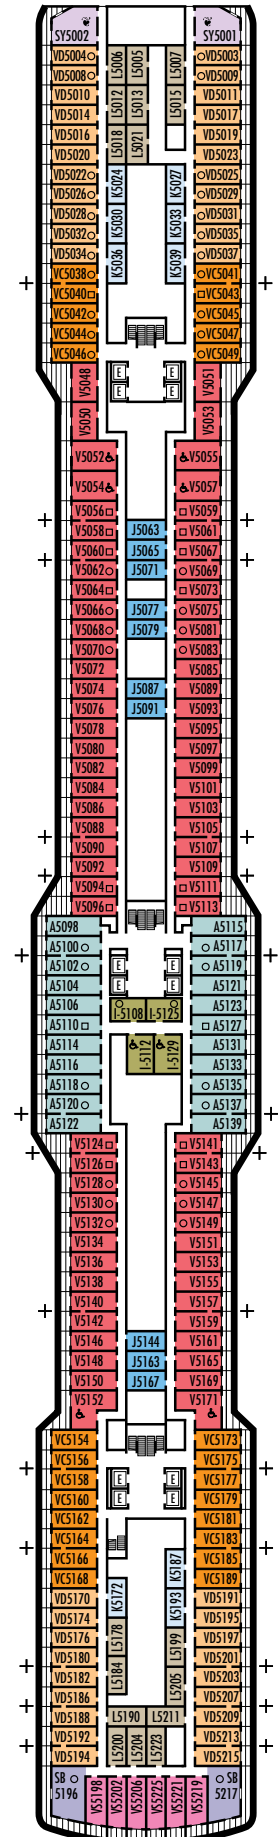

All information is subject to change.

STATEROOM SYMBOL LEGEND

- Triple (2 lower beds, 1 sofa bed)
- Quad (2 lower beds, 1 sofa bed, 1 upper)
- ▴ Quad (2 lower beds, 1 sofa bed, 1 murphy bed)
- ☞ Double (2 lower beds convertible to 1 king-size bed, no murphy bed)
- + Connecting rooms
- ◆ Floor-to-ceiling windows
- * Shower only
- ◆ Staterooms have solid steel verandah railings instead of clear-view Plexiglas® railings
- ♿ Suites SA7094, A6150 & A6148, and staterooms VA8147, VA8145, VA8134, VA8132, I-7108, I-7101, I-6131, I-6116, V5171, V5152, I-5129, I-5112, V5057, V5055, V5054, V5052, V4167, V4146, V4107, V4096, C1134, C1125, C1123, C1121 are wheelchair accessible, roll-in shower only.

C **E** **F**

Large: 2 lower beds convertible to 1 queen-size bed, shower.
Approximately 175–282 sq. ft.

OO

Single: 1 lower bed, shower.
Approximately 127–172 sq. ft.

INTERIOR STATEROOMS

I

Large or Standard: 2 lower beds convertible to 1 queen-size bed, shower.
Approximately 143–225 sq. ft.

J **N**

Standard: 2 lower beds convertible to 1 queen-size bed, shower.
Approximately 143–225 sq. ft.

DECK 1 – MAIN DECK

Staterooms 1001–1177

ms Koningsdam

DECK PLANS & STATEROOMS

The deck plans are color-coded by category of stateroom, and the category letter precedes the stateroom number in each room. All staterooms are equipped with flat-panel television, DVD player, mini-bar, mini-safe, data port, telephone and multichannel music.

I
Large or Standard: 2 lower beds convertible to 1 queen-size bed, shower.
Approximately 143–225 sq. ft.

J K L
Standard: 2 lower beds convertible to 1 queen-size bed, shower.
Approximately 143–225 sq. ft.