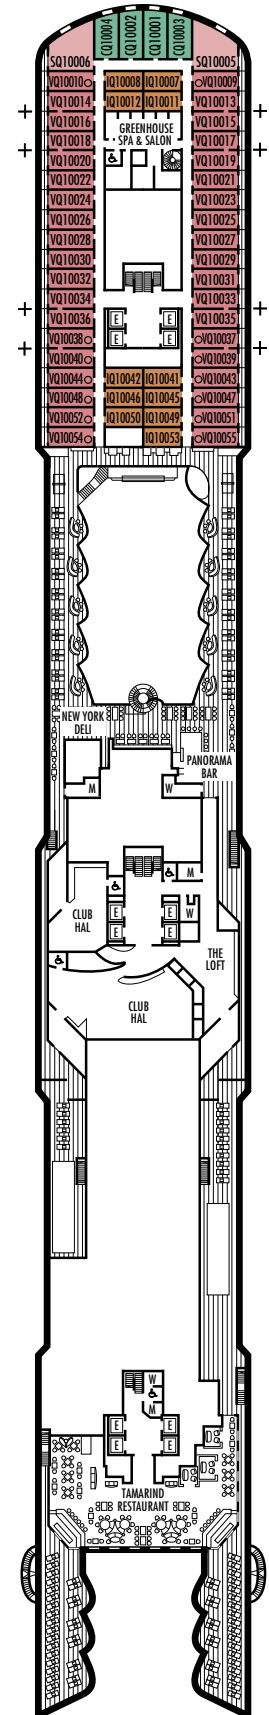

VERANDAH SPA SUITES

■ SQ

Neptune Spa Suites: 2 lower beds convertible to 1 king-size bed, 1 sofa bed for 1 person, bathroom with dual-sink vanity, full-size whirlpool bath & shower & additional shower stall, large sitting area, private verandah, floor-to-ceiling windows.
Approximately 465–855 sq. ft. including verandah.

VERANDAH SPA STATEROOMS

■ VQ

Verandah Spa: 2 lower beds convertible to 1 queen-size bed, shower, sitting area, private verandah, floor-to-ceiling windows.
Approximately 228–420 sq. ft. including verandah.

OCEAN-VIEW SPA STATEROOMS

■ CQ

Large Ocean-view Spa: 2 lower beds convertible to 1 queen-size bed, shower.
Approximately 175–282 sq. ft.

INTERIOR SPA STATEROOMS

■ IQ

Large Interior Spa: 2 lower beds convertible to 1 queen-size bed, shower.
Approximately 143–225 sq. ft.