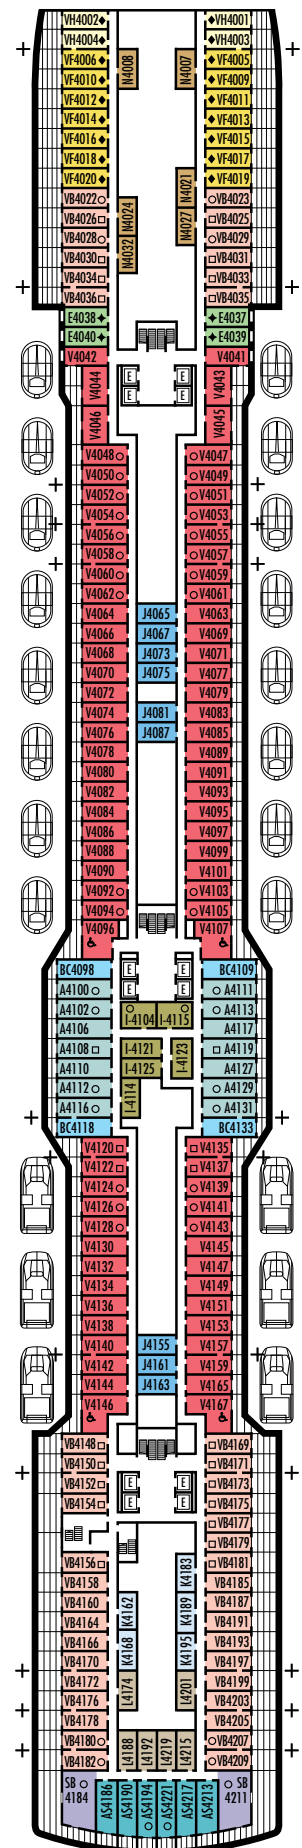

VERANDAH SUITES

SB

Neptune Suites: 2 lower beds convertible to 1 king-size bed, bathroom with dual-sink vanity, full-size whirlpool bath & shower & additional shower stall, large sitting area, private verandah, floor-to-ceiling windows. Approximately 465–855 sq. ft. including verandah.

AS A BC

Vista Suites: 2 lower beds convertible to 1 queen-size bed, shower, sitting area, private verandah, refrigerator, floor-to-ceiling windows. Approximately 260–356 sq. ft. including verandah.

VERANDAH STATEROOMS

V VB VF VH

Verandah: 2 lower beds convertible to 1 queen-size bed, shower, sitting area, private verandah, floor-to-ceiling windows. Approximately 228–420 sq. ft. including verandah.

OCEAN-VIEW STATEROOMS

E

Large: 2 lower beds convertible to 1 queen-size bed, shower. Approximately 175–282 sq. ft.

INTERIOR STATEROOMS

I

Large or Standard: 2 lower beds convertible to 1 queen-size bed, shower. Approximately 143–225 sq. ft.

J K L N

Standard: 2 lower beds convertible to 1 queen-size bed, shower. Approximately 143–225 sq. ft.

DECK 4—BEETHOVEN DECK

Staterooms 4001–4221