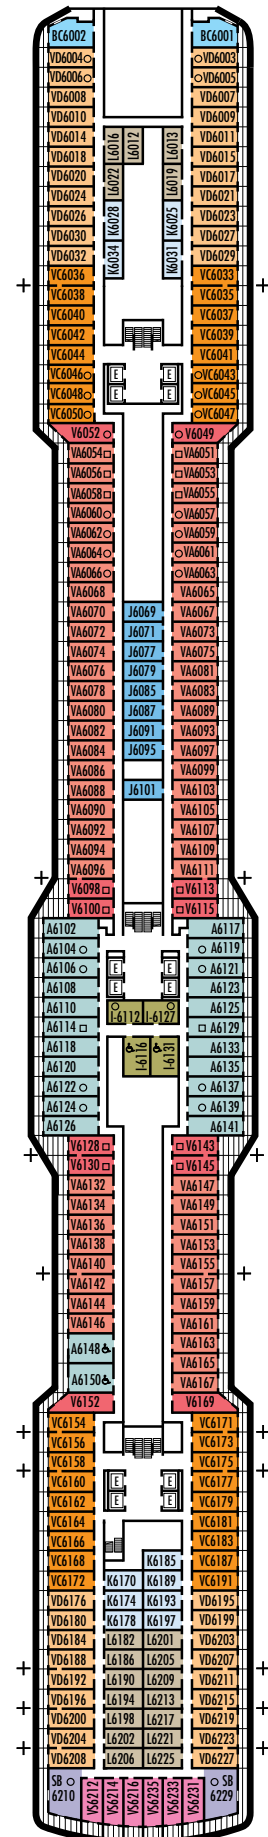

VERANDAH SUITES

SB

Neptune Suites: 2 lower beds convertible to 1 king-size bed, bathroom with dual-sink vanity, full-size whirlpool bath & shower & additional shower stall, large sitting area, private verandah, floor-to-ceiling windows. Approximately 465–855 sq. ft. including verandah.

A BC

Vista Suites: 2 lower beds convertible to 1 queen-size bed, shower, sitting area, private verandah, refrigerator, floor-to-ceiling windows. Approximately 260–356 sq. ft. including verandah.

VERANDAH STATEROOMS

VS V VA VC VD

Verandah: 2 lower beds convertible to 1 queen-size bed, shower, sitting area, private verandah, floor-to-ceiling windows. Approximately 228–420 sq. ft. including verandah.

INTERIOR STATEROOMS

I

Large or Standard: 2 lower beds convertible to 1 queen-size bed, shower. Approximately 143–225 sq. ft.

J K L

Standard: 2 lower beds convertible to 1 queen-size bed, shower. Approximately 143–225 sq. ft.

DECK 6 – MOZART DECK

Staterooms 6001–6235