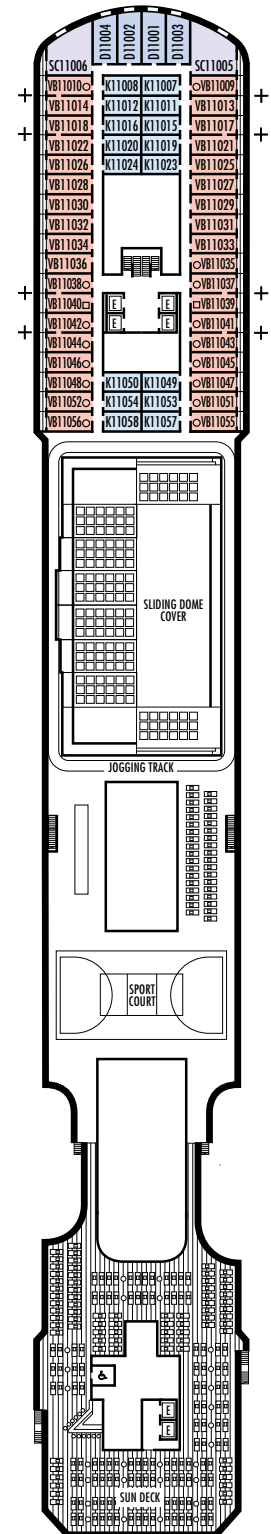

All information is subject to change.

STATEROOM SYMBOL LEGEND

- Triple (2 lower beds, 1 sofa bed)
- Quad (2 lower beds, 1 sofa bed, 1 upper)
- ▴ Quad (2 lower beds, 1 sofa bed, 1 murphy bed)
- ☞ Double (2 lower beds convertible to 1 king-size bed, no murphy bed)
- + Connecting rooms
- Floor-to-ceiling windows
- Shower only
- Staterooms have solid steel verandah railings instead of clear-view Plexiglas® railings
- ♿ Suites SA7094, A6150 & A6148, and staterooms VA8147, VA8145, VA8134, VA8132, I-7108, I-7101, I-6131, I-6116, V5171, V5152, I-5129, I-5112, V5057, V5055, V5054, V5052, V4167, V4146, V4107, V4096, C1134, C1125, C1123, C1121 are wheelchair accessible, roll-in shower only.

VERANDAH SUITES

SC

Neptune Suites: 2 lower beds convertible to 1 king-size bed, bathroom with dual-sink vanity, full-size whirlpool bath & shower & additional shower stall, large sitting area, private verandah, floor-to-ceiling windows.
Approximately 465–855 sq. ft. including verandah.

VERANDAH STATEROOMS

VB

Verandah: 2 lower beds convertible to 1 queen-size bed, shower, sitting area, private verandah, floor-to-ceiling windows.
Approximately 228–420 sq. ft. including verandah.

OCEAN-VIEW STATEROOMS

D

Large: 2 lower beds convertible to 1 queen-size bed, shower.
Approximately 175–282 sq. ft.

INTERIOR STATEROOMS

K

Standard: 2 lower beds convertible to 1 queen-size bed, shower.
Approximately 143–225 sq. ft.