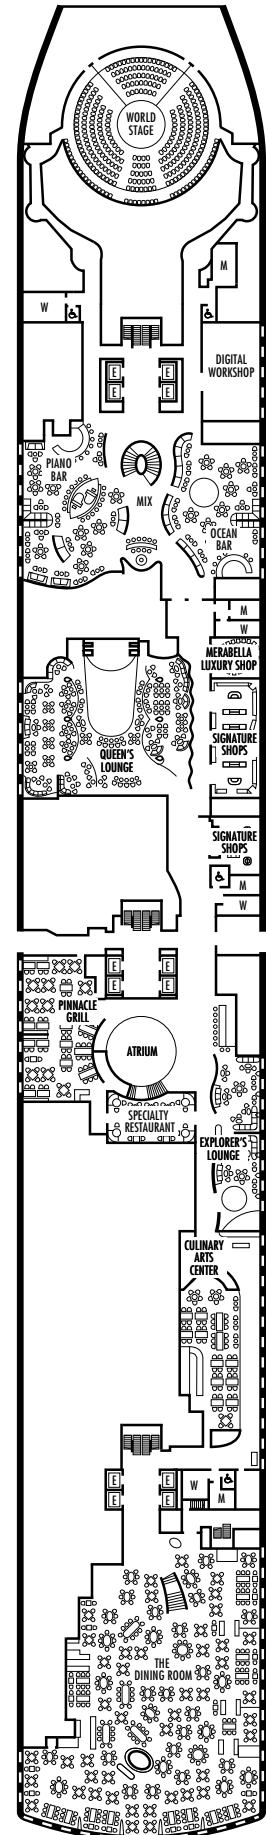

ms Koningsdam

DECK PLANS & STATEROOMS

The deck plans are color-coded by category of stateroom, and the category letter precedes the stateroom number in each room. All staterooms are equipped with flat-panel television, DVD player, mini-bar, mini-safe, data port, telephone and multichannel music.

Important Note: Not all staterooms within each category have the same furniture configuration and/or facilities. Appropriate symbols within the rooms on the deck plans describe differences from the stateroom descriptions below.

All information is subject to change.

STATEROOM SYMBOL LEGEND

- Triple (2 lower beds, 1 sofa bed)
- Quad (2 lower beds, 1 sofa bed, 1 upper)
- ▸ Quad (2 lower beds, 1 sofa bed, 1 murphy bed)
- ☞ Double (2 lower beds convertible to 1 king-size bed, no murphy bed)
- + Connecting rooms
- Floor-to-ceiling windows
- Shower only
- Staterooms have solid steel verandah railings instead of clear-view Plexiglas® railings
- ♿ Suites SA7094, A6150 & A6148, and staterooms VA8147, VA8145, VA8134, VA8132, I-7108, I-7101, I-6131, I-6116, V5171, V5152, I-5129, I-5112, V5057, V5055, V5054, V5052, V4167, V4146, V4107, V4096, C1134, C1125, C1123, C1121 are wheelchair accessible, roll-in shower only.