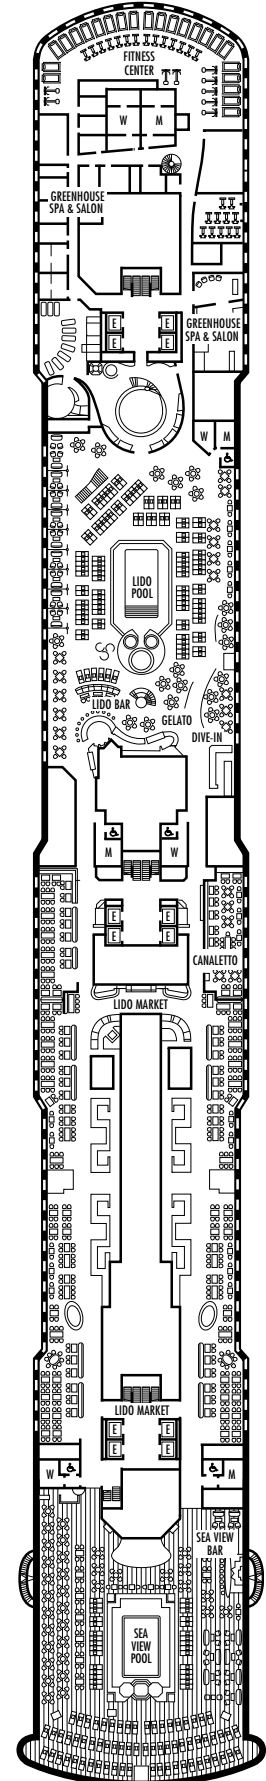

ms Koningsdam

DECK PLANS & STATEROOMS

The deck plans are color-coded by category of stateroom, and the category letter precedes the stateroom number in each room. All staterooms are equipped with flat-panel television, DVD player, mini-bar, mini-safe, data port, telephone and multichannel music.

Important Note: Not all staterooms within each category have the same furniture configuration and/or facilities. Appropriate symbols within the rooms on the deck plans describe differences from the stateroom descriptions below.

All information is subject to change.

STATEROOM SYMBOL LEGEND

- Triple (2 lower beds, 1 sofa bed)
- Quad (2 lower beds, 1 sofa bed, 1 upper)
- ▸ Quad (2 lower beds, 1 sofa bed, 1 murphy bed)
- ☞ Double (2 lower beds convertible to 1 king-size bed, no murphy bed)
- + Connecting rooms
- Floor-to-ceiling windows
- Shower only
- Staterooms have solid steel verandah railings instead of clear-view Plexiglas® railings
- ♿ Suites SA7094, A6150 & A6148, and staterooms VA8147, VA8145, VA8134, VA8132, I-7108, I-7101, I-6131, I-6116, V5171, V5152, I-5129, I-5112, V5057, V5055, V5054, V5052, V4167, V4146, V4107, V4096, C1134, C1125, C1123, C1121 are wheelchair accessible, roll-in shower only.