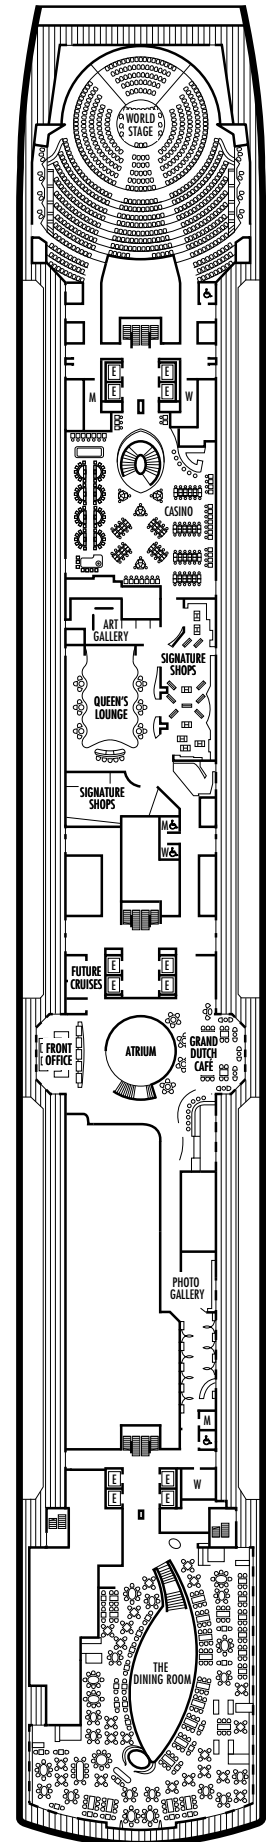

ms Koningsdam

DECK PLANS & STATEROOMS

The deck plans are color-coded by category of stateroom, and the category letter precedes the stateroom number in each room. All staterooms are equipped with flat-panel television, DVD player, mini-bar, mini-safe, data port, telephone and multichannel music.

Important Note: Not all staterooms within each category have the same furniture configuration and/or facilities. Appropriate symbols within the rooms on the deck plans describe differences from the stateroom descriptions below.

All information is subject to change.

STATEROOM SYMBOL LEGEND

- Triple (2 lower beds, 1 sofa bed)
- Quad (2 lower beds, 1 sofa bed, 1 upper)
- ▴ Quad (2 lower beds, 1 sofa bed, 1 murphy bed)
- ☞ Double (2 lower beds convertible to 1 king-size bed, no murphy bed)
- + Connecting rooms
- Floor-to-ceiling windows
- Shower only
- Staterooms have solid steel verandah railings instead of clear-view Plexiglas® railings
- ♿ Suites SA7094, A6150 & A6148, and staterooms VA8147, VA8145, VA8134, VA8132, I-7108, I-7101, I-6131, I-6116, V5171, V5152, I-5129, I-5112, V5057, V5055, V5054, V5052, V4167, V4146, V4107, V4096, C1134, C1125, C1123, C1121 are wheelchair accessible, roll-in shower only.