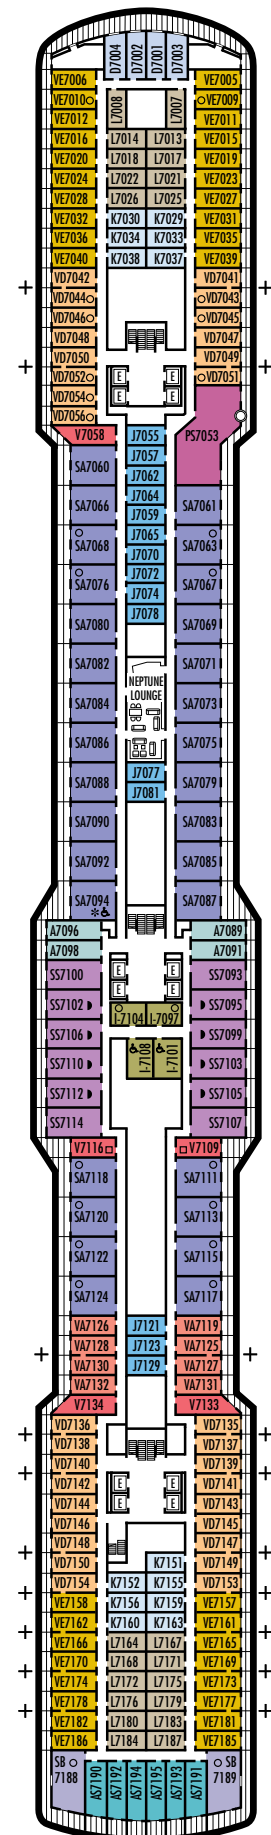

SA SB
Neptune Suites: 2 lower beds convertible to 1 king-size bed, bathroom with dual-sink vanity, full-size whirlpool bath & shower & additional shower stall, large sitting area, private verandah, floor-to-ceiling windows.
Approximately 465–855 sq. ft. including verandah.

SS
Signature Suites: 2 lower beds convertible to 1 king-size bed, 1 murphy bed for 1 person, bathroom with dual-sink vanity, full-size whirlpool bath & shower & additional shower stall, large sitting area, private verandah, floor-to-ceiling windows.
Approximately 393–400 sq. ft. including verandah.

AS A
Vista Suites: 2 lower beds convertible to 1 queen-size bed, shower, sitting area, private verandah, refrigerator, floor-to-ceiling windows.
Approximately 260–356 sq. ft. including verandah.

VERANDAH STATEROOMS

V VA VD VE
Verandah: 2 lower beds convertible to 1 queen-size bed, shower, sitting area, private verandah, floor-to-ceiling windows.
Approximately 228–420 sq. ft. including verandah.

OCEAN-VIEW STATEROOMS

D
Large: 2 lower beds convertible to 1 queen-size bed, shower.
Approximately 175–282 sq. ft.

INTERIOR STATEROOMS

I J K L
Large or Standard: 2 lower beds convertible to 1 queen-size bed, shower.
Approximately 143–225 sq. ft.