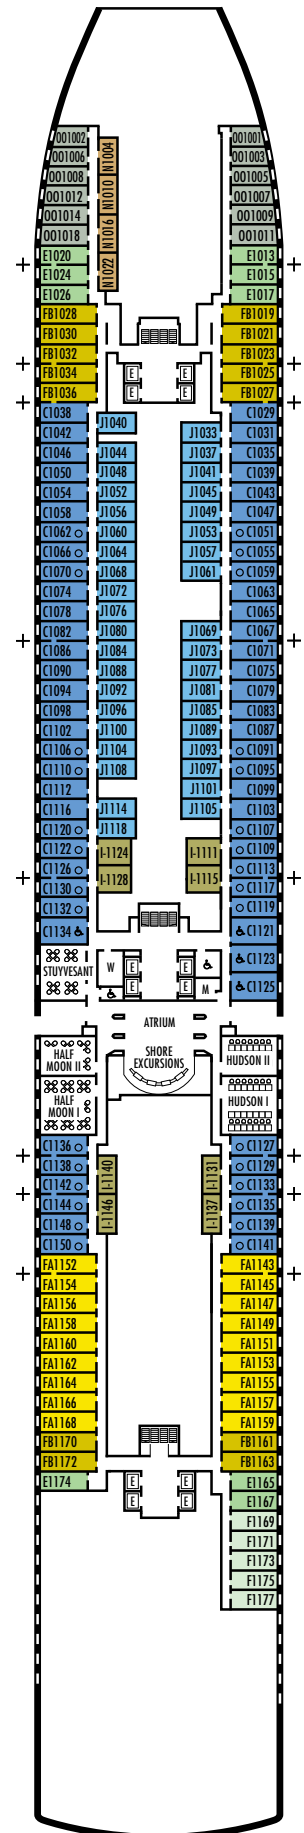

All information is subject to change.

STATEROOM SYMBOL LEGEND

- Triple (2 lower beds, 1 sofa bed)
- Quad (2 lower beds, 1 sofa bed, 1 upper)
- ▴ Quad (2 lower beds, 1 sofa bed, 1 murphy bed)
- ☞ Double (2 lower beds convertible to 1 king-size bed, no murphy bed)
- + Connecting rooms
- ◆ Floor-to-ceiling windows
- * Shower only
- ◆ Staterooms have solid steel verandah railings instead of clear-view Plexiglas® railings
- ♿ Suites SA7094, A6150 & A6148, and staterooms VA8147, VA8145, VA8134, VA8132, I-7108, I-7101, I-6131, I-6116, V5171, V5152, I-5129, I-5112, V5057, V5055, V5054, V5052, V4167, V4146, V4107, V4096, C1134, C1125, C1123, C1121 are wheelchair accessible, roll-in shower only.

C **E** **F**

Large: 2 lower beds convertible to 1 queen-size bed, shower.
Approximately 175–282 sq. ft.

OO

Single: 1 lower bed, shower.
Approximately 127–172 sq. ft.

INTERIOR STATEROOMS

I

Large or Standard: 2 lower beds convertible to 1 queen-size bed, shower.
Approximately 143–225 sq. ft.

J **N**

Standard: 2 lower beds convertible to 1 queen-size bed, shower.
Approximately 143–225 sq. ft.

DECK 1 – MAIN DECK

Staterooms 1001–1177

ms Koningsdam

DECK PLANS & STATEROOMS

The deck plans are color-coded by category of stateroom, and the category letter precedes the stateroom number in each room. All staterooms are equipped with flat-panel television, DVD player, mini-bar, mini-safe, data port, telephone and multichannel music.