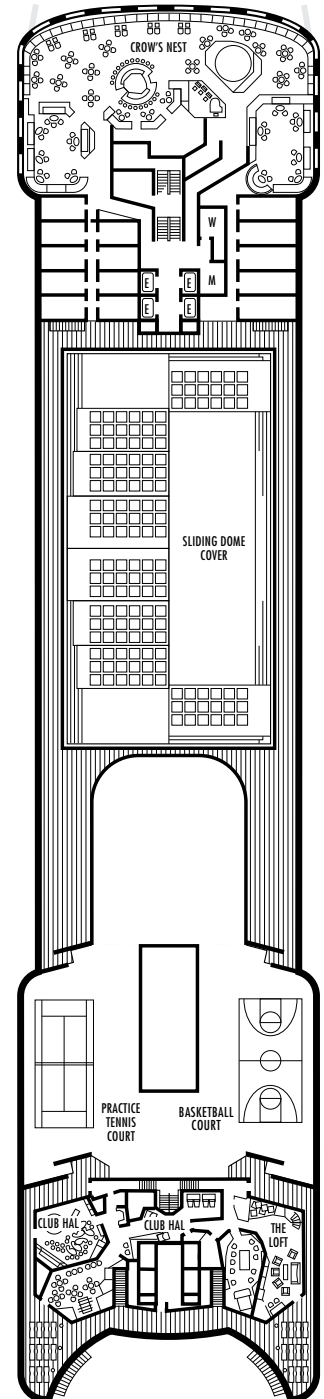

ms Zaandam

DECK PLANS & STATEROOMS

The deck plans are color-coded by category of stateroom, and the category letter precedes the stateroom number in each room. All staterooms are equipped with DVD player, flat-panel television, telephone and multichannel music.

Important Note: Not all staterooms within each category have the same furniture configuration and/or facilities. Appropriate symbols within the rooms on the deck plans describe differences from the stateroom descriptions below.

All information is subject to change.

STATEROOM SYMBOL LEGEND

- Shower only
- Bath tub & shower
- ▲ 2 lower beds or converts to 1 queen-size
- Triple (2 lower beds, 1 sofa bed)
- Quad (2 lower beds, 1 sofa bed, 1 upper)
- △ Partial sea view
- ☆ 2 lower beds not convertible to a queen-size
- × Fully obstructed view
- + Connecting rooms
- These staterooms have portholes instead of windows
- ♿ Suite SA7034 is wheelchair accessible with bathtub & shower. Suites B7088, B7087, B6228 & B6225 and staterooms DA6104, EE3396, EE3391, HH3431, HH3430, EE3429, E2702, L2700, J2555, J2554, G2500, FF1964, FF1955, G1807, G1806, G1805 & G1804 are wheelchair accessible, shower only.