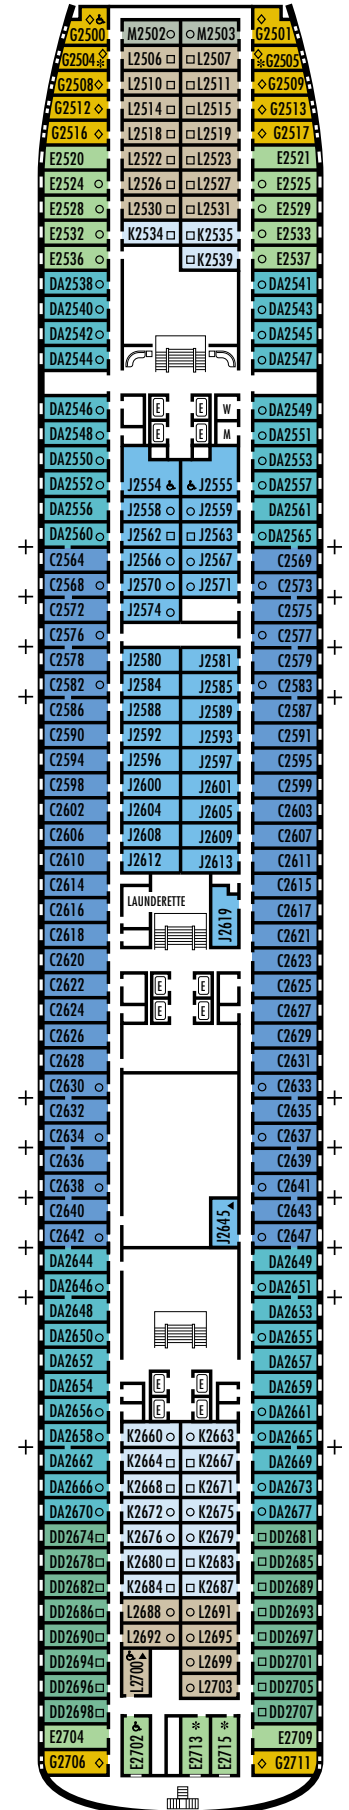

Important Note: Not all staterooms within each category have the same furniture configuration and/or facilities. Appropriate symbols within the rooms on the deck plans describe differences from the stateroom descriptions below.

All information is subject to change.

STATEROOM SYMBOL LEGEND

- Shower only
- Bathtub & shower
- ▲ 2 lower beds or converts to 1 queen-size
- Triple (2 lower beds, 1 sofa bed)
- Quad (2 lower beds, 1 sofa bed, 1 upper)
- △ Partial sea view
- ☆ 2 lower beds not convertible to a queen-size
- X Fully obstructed view
- + Connecting rooms
- These staterooms have portholes instead of windows
- ♿ Suite SA7034 is wheelchair accessible with bathtub & shower. Suites B7088, B7087, B6228 & B6225 and staterooms DA6104, EE3396, EE3391, HH3431, HH3430, EE3429, E2702, L2700, J2555, J2554, G2500, FF1964, FF1955, G1807, G1806, G1805 & G1804 are wheelchair accessible, shower only.

OCEAN-VIEW STATEROOMS

C **DA** **DD** **E**

Large: 2 lower beds convertible to 1 queen-size bed, bathtub & shower.
Approximately 140–319 sq. ft.

G

Large: 2 lower beds convertible to 1 queen-size bed, bathtub & shower. All G-category staterooms have portholes.
Approximately 140–319 sq. ft.

INTERIOR STATEROOMS

J **K** **L** **M**

Large: 2 lower beds convertible to 1 queen-size bed, shower.
Approximately 182–293 sq. ft.