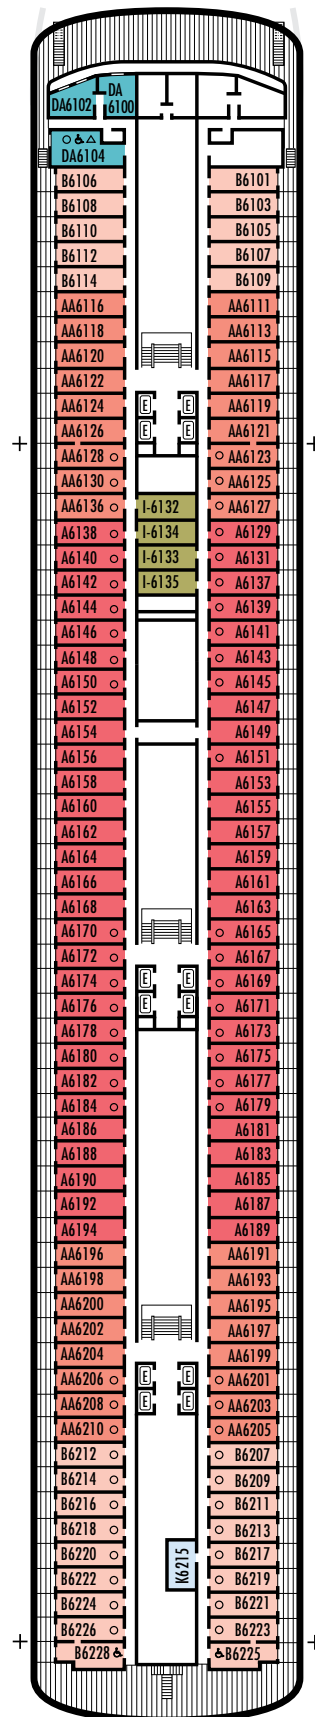

Important Note: Not all staterooms within each category have the same furniture configuration and/or facilities. Appropriate symbols within the rooms on the deck plans describe differences from the stateroom descriptions below.

All information is subject to change.

STATEROOM SYMBOL LEGEND

- Shower only
- Bath tub & shower
- ▲ 2 lower beds or converts to 1 queen-size
- Triple (2 lower beds, 1 sofa bed)
- Quad (2 lower beds, 1 sofa bed, 1 upper)
- △ Partial sea view
- ☆ 2 lower beds not convertible to a queen-size
- X Fully obstructed view
- + Connecting rooms
- These staterooms have portholes instead of windows
- ♿ Suite SA7034 is wheelchair accessible with bathtub & shower. Suites B7088, B7087, B6228 & B6225 and staterooms DA6104, EE3396, EE3391, HH3431, HH3430, EE3429, E2702, L2700, J2555, J2554, G2500, FF1964, FF1955, G1807, G1806, G1805 & G1804 are wheelchair accessible, shower only.

VERANDAH SUITES

A AA B

Vista Suites: (Verandah Suites) 2 lower beds convertible to 1 queen-size bed, whirlpool bath & shower, sitting area, private verandah, mini-bar, refrigerator, floor-to-ceiling windows. Approximately 297–379 sq. ft. including verandah.

OCEAN-VIEW STATEROOMS

DA

Large: 2 lower beds convertible to 1 queen-size bed, bathtub & shower. Approximately 140–319 sq. ft.

INTERIOR STATEROOMS

I K

Large: 2 lower beds convertible to 1 queen-size bed, shower. Approximately 182–293 sq. ft.