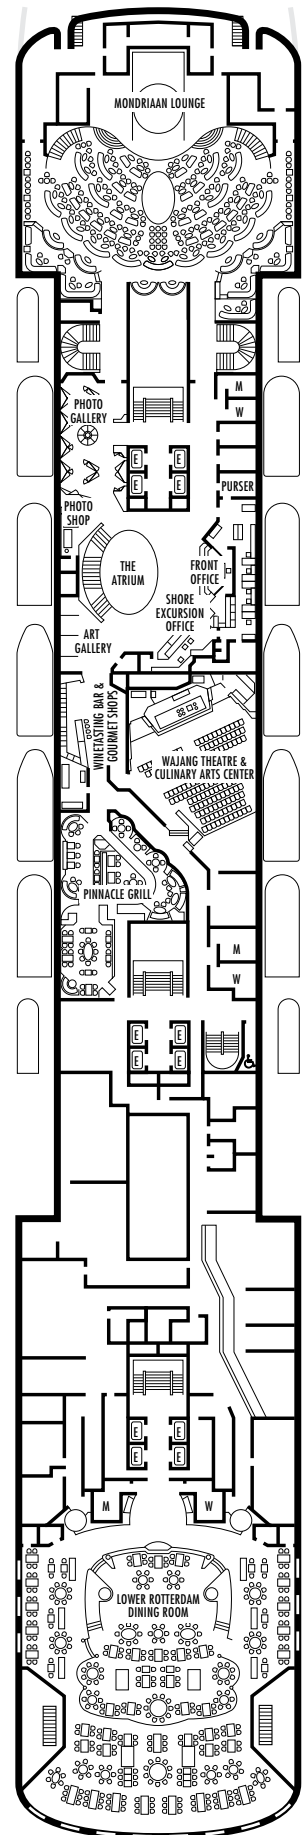

ms Zaandam

DECK PLANS & STATEROOMS

The deck plans are color-coded by category of stateroom, and the category letter precedes the stateroom number in each room. All staterooms are equipped with DVD player, flat-panel television, telephone and multichannel music.

Important Note: Not all staterooms within each category have the same furniture configuration and/or facilities. Appropriate symbols within the rooms on the deck plans describe differences from the stateroom descriptions below.

All information is subject to change.

STATEROOM SYMBOL LEGEND

- Shower only
- Bathtub & shower
- ▲ 2 lower beds or converts to 1 queen-size
- Triple (2 lower beds, 1 sofa bed)
- Quad (2 lower beds, 1 sofa bed, 1 upper)
- △ Partial sea view
- ☆ 2 lower beds not convertible to a queen-size
- × Fully obstructed view
- + Connecting rooms
- These staterooms have portholes instead of windows
- ♿ Suite SA7034 is wheelchair accessible with bathtub & shower. Suites B7088, B7087, B6228 & B6225 and staterooms DA6104, EE3396, EE3391, HH3431, HH3430, EE3429, E2702, L2700, J2555, J2554, G2500, FF1964, FF1955, G1807, G1806, G1805 & G1804 are wheelchair accessible, shower only.