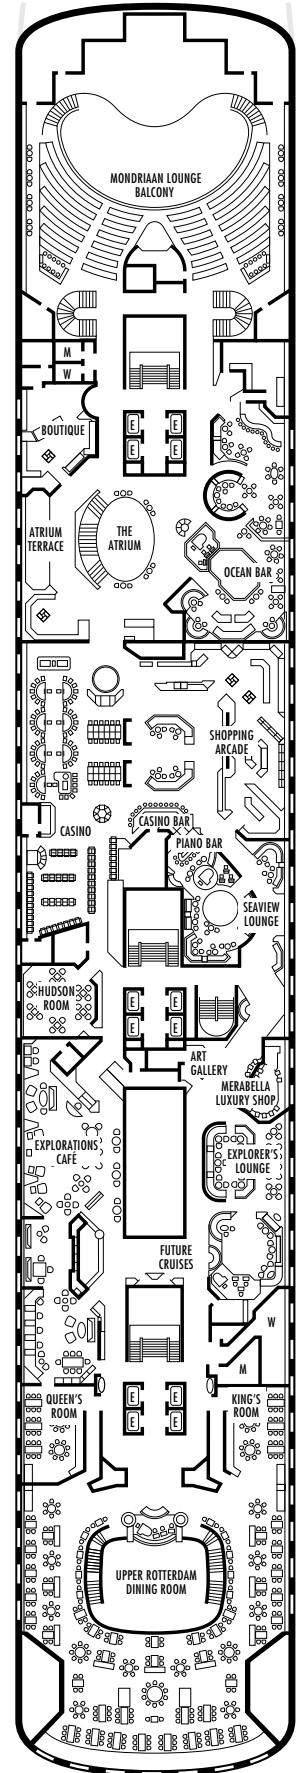

ms Zaandam

DECK PLANS & STATEROOMS

The deck plans are color-coded by category of stateroom, and the category letter precedes the stateroom number in each room. All staterooms are equipped with DVD player, flat-panel television, telephone and multichannel music.

Important Note: Not all staterooms within each category have the same furniture configuration and/or facilities. Appropriate symbols within the rooms on the deck plans describe differences from the stateroom descriptions below.

All information is subject to change.

STATEROOM SYMBOL LEGEND

- Shower only
- Bath tub & shower
- ▲ 2 lower beds or converts to 1 queen-size
- Triple (2 lower beds, 1 sofa bed)
- Quad (2 lower beds, 1 sofa bed, 1 upper)
- △ Partial sea view
- ☆ 2 lower beds not convertible to a queen-size
- × Fully obstructed view
- + Connecting rooms
- These staterooms have portholes instead of windows
- ♿ Suite SA7034 is wheelchair accessible with bathtub & shower. Suites B7088, B7087, B6228 & B6225 and staterooms DA6104, EE3396, EE3391, HH3431, HH3430, EE3429, E2702, L2700, J2555, J2554, G2500, FF1964, FF1955, G1807, G1806, G1805 & G1804 are wheelchair accessible, shower only.