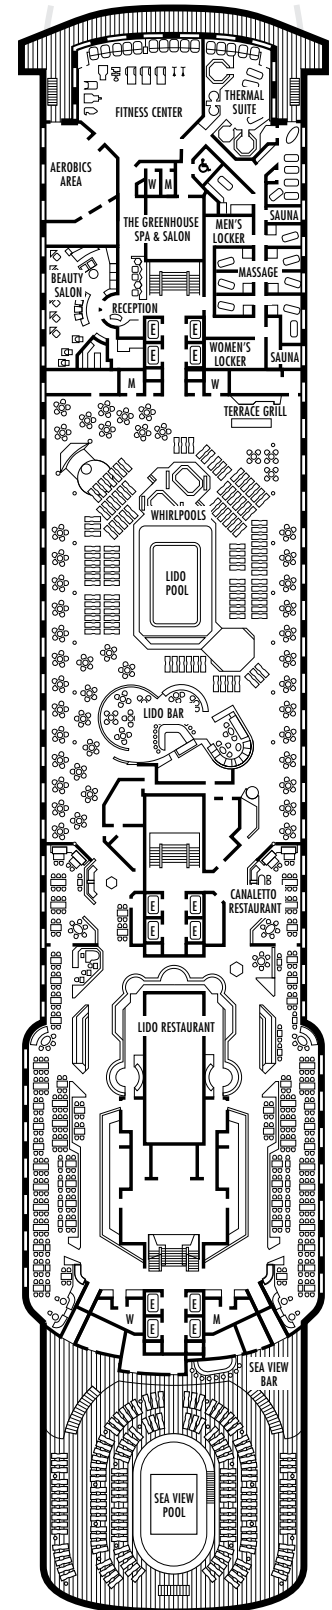

ms Zaandam

DECK PLANS & STATEROOMS

The deck plans are color-coded by category of stateroom, and the category letter precedes the stateroom number in each room. All staterooms are equipped with DVD player, flat-panel television, telephone and multichannel music.

Important Note: Not all staterooms within each category have the same furniture configuration and/or facilities. Appropriate symbols within the rooms on the deck plans describe differences from the stateroom descriptions below.

All information is subject to change.

STATEROOM SYMBOL LEGEND

- Shower only
- Bathtub & shower
- ▲ 2 lower beds or converts to 1 queen-size
- Triple (2 lower beds, 1 sofa bed)
- Quad (2 lower beds, 1 sofa bed, 1 upper)
- △ Partial sea view
- ☆ 2 lower beds not convertible to a queen-size
- X Fully obstructed view
- + Connecting rooms
- These staterooms have portholes instead of windows
- ♿ Suite SA7034 is wheelchair accessible with bathtub & shower. Suites B7088, B7087, B6228 & B6225 and staterooms DA6104, EE3396, EE3391, HH3431, HH3430, EE3429, E2702, L2700, J2555, J2554, G2500, FF1964, FF1955, G1807, G1806, G1805 & G1804 are wheelchair accessible, shower only.