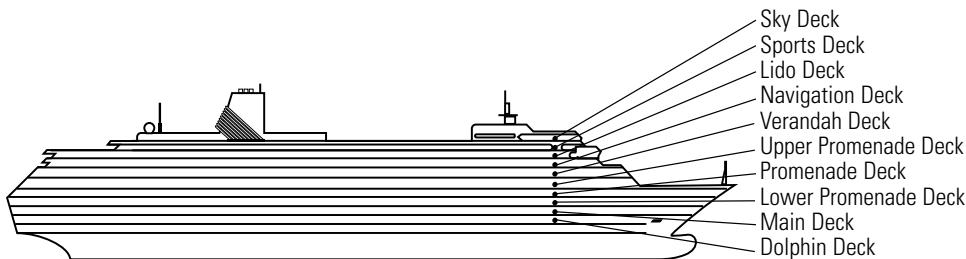

Important Note: Not all staterooms within each category have the same furniture configuration and/or facilities. Appropriate symbols within the rooms on the deck plans describe differences from the stateroom descriptions below.

All information is subject to change.

STATEROOM SYMBOL LEGEND

- Shower only
- Bath tub & shower
- ▲ 2 lower beds or converts to 1 queen-size
- Triple (2 lower beds, 1 sofa bed)
- Quad (2 lower beds, 1 sofa bed, 1 upper)
- △ Partial sea view
- ☆ 2 lower beds not convertible to a queen-size
- × Fully obstructed view
- + Connecting rooms
- These staterooms have portholes instead of windows
- ♿ Suite SA7034 is wheelchair accessible with bathtub & shower. Suites B7088, B7087, B6228 & B6225 and staterooms DA6104, EE3396, EE3391, HH3431, HH3430, EE3429, E2702, L2700, J2555, J2554, G2500, FF1964, FF1955, G1807, G1806, G1805 & G1804 are wheelchair accessible, shower only.

OCEAN-VIEW STATEROOMS

D **E** **EE** **F** **FF**

Large: 2 lower beds convertible to 1 queen-size bed, bathtub & shower. Approximately 140–319 sq. ft.

G

Large: 2 lower beds convertible to 1 queen-size bed, bathtub & shower. All G-category staterooms have portholes.

INTERIOR STATEROOMS

J **M** **MM** **N**

Large: 2 lower beds convertible to 1 queen-size bed, 1 sofa bed, shower. Approximately 182–293 sq. ft.

DECK 1 – DOLPHIN DECK

Staterooms 1800–1964