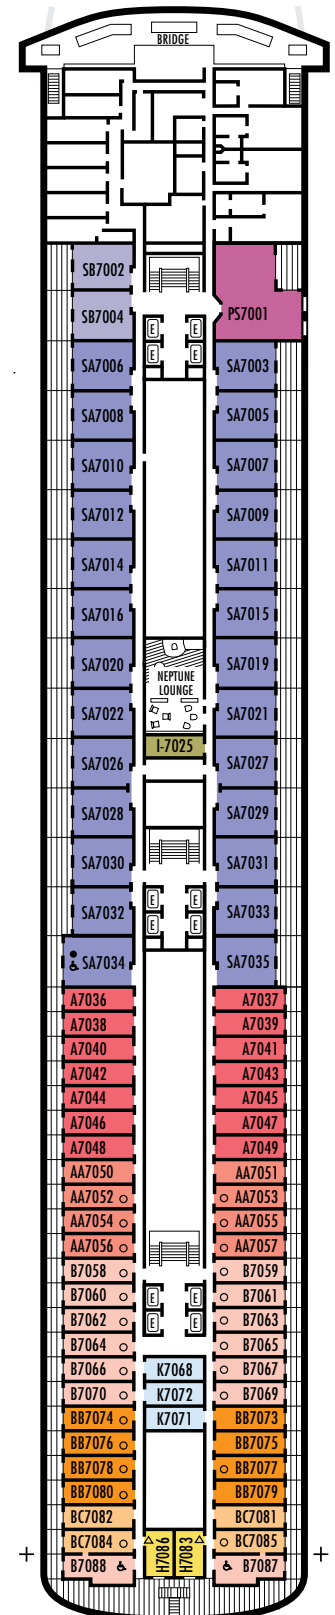

VERANDAH SUITES

PS
Pinnacle Suite: (Penthouse Verandah Suite) Bedroom with 1 king-size bed, oversize whirlpool bath & shower, living room, dining room, dressing room, private verandah, pantry, 1 sofa bed for 2 persons, mini-bar, refrigerator, guest toilet, floor-to-ceiling windows. Approximately 1,296 sq. ft. including verandah.

SA SB
Neptune Suites: (Deluxe Verandah Suites) 2 lower beds convertible to 1 king-size bed, whirlpool bath & shower, large sitting area, dressing room, private verandah, 1 sofa bed for 2 persons, mini-bar, refrigerator, floor-to-ceiling windows. Approximately 558–566 sq. ft. including verandah.

A AA B BB BC
Vista Suites: (Verandah Suites) 2 lower beds convertible to 1 queen-size bed, 1 sofa bed, whirlpool bath & shower, sitting area, private verandah, mini-bar, refrigerator, floor-to-ceiling windows. Approximately 297–379 sq. ft. including verandah.

H
Large: 2 lower beds convertible to 1 queen-size bed, bathtub & shower. All H-category staterooms have partial sea views. Approximately 140–319 sq. ft.

I K
Large: 2 lower beds convertible to 1 queen-size bed, shower. Approximately 182–293 sq. ft.