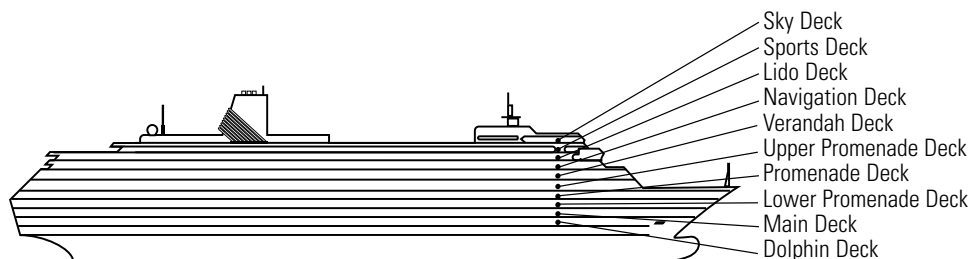

ms Zaandam

DECK PLANS & STATEROOMS

The deck plans are color-coded by category of stateroom, and the category letter precedes the stateroom number in each room. All staterooms are equipped with DVD player, flat-panel television, telephone and multichannel music.