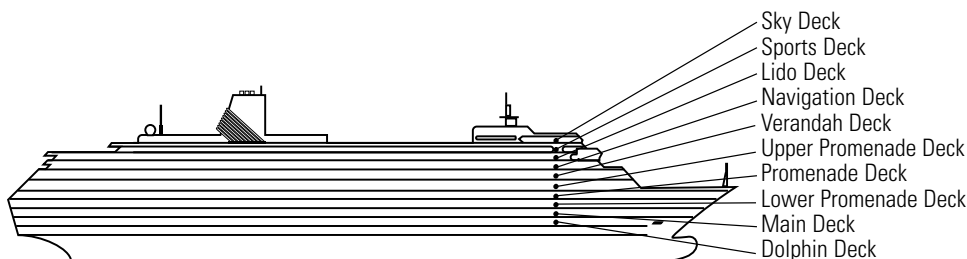

Important Note: Not all staterooms within each category have the same furniture configuration and/or facilities. Appropriate symbols within the rooms on the deck plans describe differences from the stateroom descriptions below.

All information is subject to change.

STATEROOM SYMBOL LEGEND

- Shower only
- Bath tub & shower
- ▲ 2 lower beds or converts to 1 queen-size
- Triple (2 lower beds, 1 sofa bed)
- Quad (2 lower beds, 1 sofa bed, 1 upper)
- △ Partial sea view
- ☆ 2 lower beds not convertible to a queen-size
- × Fully obstructed view
- + Connecting rooms
- These staterooms have portholes instead of windows
- ♿ Suite SA7034 is wheelchair accessible with bathtub & shower. Suites B7088, B7087, B6228 & B6225 and staterooms DA6104, EE3396, EE3391, HH3431, HH3430, EE3429, E2702, L2700, J2555, J2554, G2500, FF1964, FF1955, G1807, G1806, G1805 & G1804 are wheelchair accessible, shower only.

OCEAN-VIEW STATEROOMS

D **E** **EE**

Large: 2 lower beds convertible to 1 queen-size bed, bathtub & shower.
Approximately 140–319 sq. ft.

H **HH**

Large: 2 lower beds convertible to 1 queen-size bed, bathtub & shower. All H-category staterooms have partial sea views. All HH-category staterooms have fully obstructed views.
Approximately 140–319 sq. ft.

INTERIOR STATEROOMS

I **L**

Large: 2 lower beds convertible to 1 queen-size bed, shower.
Approximately 182–293 sq. ft.