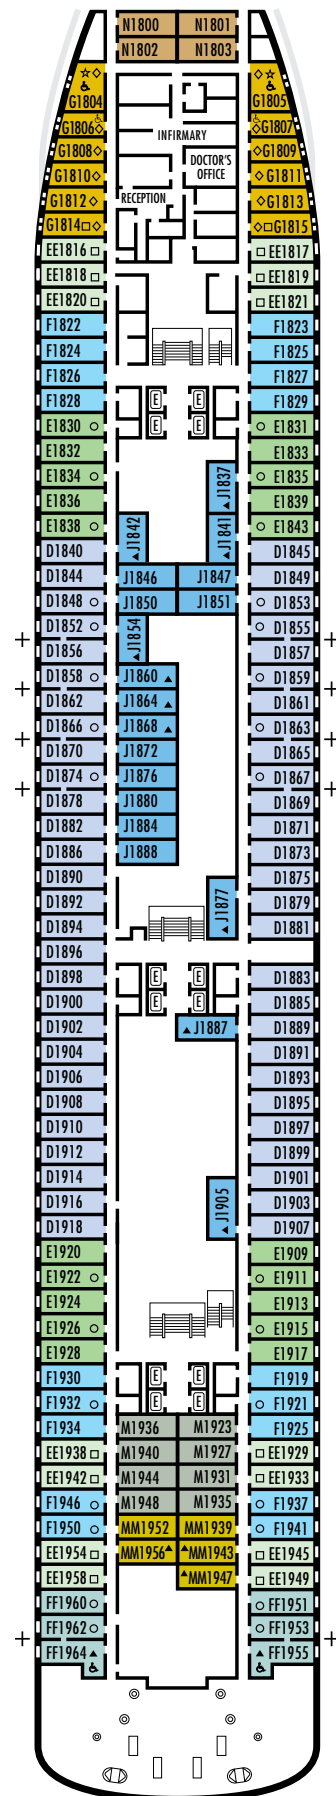

All information is subject to change.

STATEROOM SYMBOL LEGEND

- * Shower only
- Bath tub & shower
- ▲ 2 lower beds or converts to 1 queen-size
- Triple (2 lower beds, 1 sofa bed)
- Quad (2 lower beds, 1 sofa bed, 1 upper)
- △ Partial sea view
- ☆ 2 lower beds not convertible to a queen-size
- × Fully obstructed view
- + Connecting rooms
- ◇ These staterooms have portholes instead of windows
- ♿ Suite SA7034 is wheelchair accessible with bathtub & shower. Suites B7088, B7087, B6228 & B6225 and staterooms DA6104, EE3396, EE3391, HH3431, HH3430, EE3429, E2702, L2700, J2555, J2554, G2500, FF1964, FF1955, G1807, G1806, G1805 & G1804 are wheelchair accessible, shower only.

OCEAN-VIEW STATEROOMS

D **E** **EE** **F** **FF**

Large: 2 lower beds convertible to 1 queen-size bed, bathtub & shower. Approximately 140–319 sq. ft.

G

Large: 2 lower beds convertible to 1 queen-size bed, bathtub & shower. All G-category staterooms have portholes.

INTERIOR STATEROOMS

J **M** **MM** **N**

Large: 2 lower beds convertible to 1 queen-size bed, 1 sofa bed, shower. Approximately 182–293 sq. ft.

DECK 1 – DOLPHIN DECK

Staterooms 1800–1964

ms Zaandam

DECK PLANS & STATEROOMS

All information is subject to change.

STATEROOM SYMBOL LEGEND

- * Shower only
- Bathtub & shower
- ▲ 2 lower beds or converts to 1 queen-size
- Triple (2 lower beds, 1 sofa bed)
- Quad (2 lower beds, 1 sofa bed, 1 upper)
- △ Partial sea view
- ☆ 2 lower beds not convertible to a queen-size
- X Fully obstructed view
- + Connecting rooms
- ◇ These staterooms have portholes instead of windows
- ♿ Suite SA7034 is wheelchair accessible with bathtub & shower. Suites B7088, B7087, B6228 & B6225 and staterooms DA6104, EE3396, EE3391, HH3431, HH3430, EE3429, E2702, L2700, J2555, J2554, G2500, FF1964, FF1955, G1807, G1806, G1805 & G1804 are wheelchair accessible, shower only.