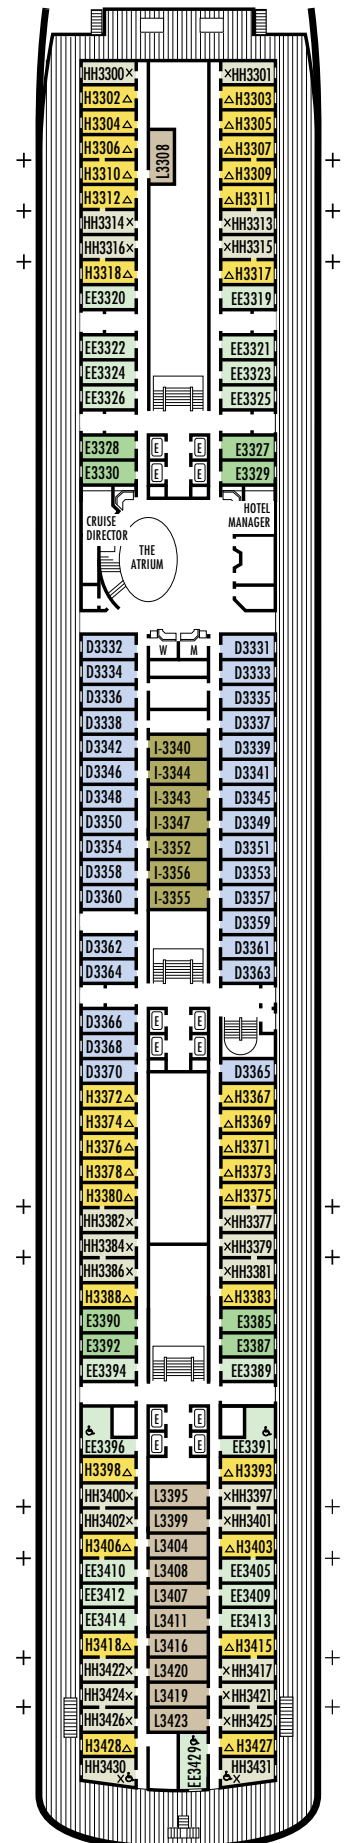

Important Note: Not all staterooms within each category have the same furniture configuration and/or facilities. Appropriate symbols within the rooms on the deck plans describe differences from the stateroom descriptions below.

All information is subject to change.

STATEROOM SYMBOL LEGEND

- Shower only
- Bath tub & shower
- ▲ 2 lower beds or converts to 1 queen-size
- Triple (2 lower beds, 1 sofa bed)
- Quad (2 lower beds, 1 sofa bed, 1 upper)
- △ Partial sea view
- ☆ 2 lower beds not convertible to a queen-size
- × Fully obstructed view
- + Connecting rooms
- These staterooms have portholes instead of windows
- ♿ Suite SA7034 is wheelchair accessible with bathtub & shower. Suites B7088, B7087, B6228 & B6225 and staterooms DA6104, EE3396, EE3391, HH3431, HH3430, EE3429, E2702, L2700, J2555, J2554, G2500, FF1964, FF1955, G1807, G1806, G1805 & G1804 are wheelchair accessible, shower only.

OCEAN-VIEW STATEROOMS

D **E** **EE**

Large: 2 lower beds convertible to 1 queen-size bed, bathtub & shower.
Approximately 140–319 sq. ft.

H **HH**

Large: 2 lower beds convertible to 1 queen-size bed, bathtub & shower. All H-category staterooms have partial sea views. All HH-category staterooms have fully obstructed views.
Approximately 140–319 sq. ft.

INTERIOR STATEROOMS

I **L**

Large: 2 lower beds convertible to 1 queen-size bed, shower.
Approximately 182–293 sq. ft.