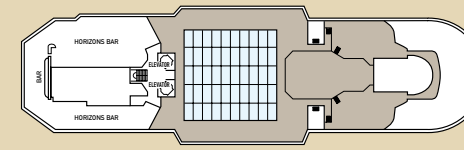

Celestyal Crystal

Deck Places to have a good meal

9 - HERA	Leda & Aura Casual Dining
8 - OURANOS	Amalthia Restaurant
5 - DIONYSOS	Olympus Restaurant

Deck Places to have fun

10 - ZEUS	Horizons Bar (Disco)
9 - HERA	Helios Pool Bar
8 - OURANOS	Muses Lounge - Casino - Eros Lounge
5 - DIONYSOS	Thalassa Bar

Deck Places to treat yourself

9 - HERA	Beauty Center - Swimming Pool - Gym - Sauna
8 - OURANOS	Conference Room (Symposium)
5 - DIONYSOS	Reception - Duty Free & Value Shop - Shore Excursions - Agora Shop Photo Shop - Jacuzzi

Category	Deck	Description	Number of cabins
Inside Cabins			
IA	3-HERMES	2 lower beds, 3rd/4th berth, bathroom with shower	5
IB	3-HERMES / 4-POSEIDON / 5-DIONYSOS	2 lower beds, 3rd/4th berth, bathroom with shower	31
IC	4-POSEIDON	2 lower beds, 3rd/4th berth, bathroom with shower	42
ID	5-DIONYSOS / 6-VENUS / 7-APOLLO	2 lower beds, 3rd/4th berth, bathroom with shower	62
IE	6-VENUS / 7-APOLLO	2 lower beds, bathroom with shower	23
Outside Cabins			
XA	2-ATHENA	2 lower beds, 3rd/4th berth, bathroom with shower	17
XBO	6-VENUS	2 lower beds, 3rd/4th berth, bathroom with shower (obstructed view)	42
XB	3-HERMES / 5-DIONYSOS	2 lower beds, bathroom with shower	29
XC	3-HERMES / 4-POSEIDON	2 lower beds, 3rd/4th berth, 1 sofa bed, bathroom with shower	53
XD	4-POSEIDON	2 lower beds, 3rd/4th berth, 1 sofa bed, bathroom with shower	73
XF	7-APOLLO	2 lower beds, 1 sofa bed, bathroom with shower	40
Suites			
SBJ	6-VENUS / 7-APOLLO	2 lower beds, 1 sofa bed, bathroom with shower (balcony)	43
S	6-VENUS	2 lower beds, 1 sofa bed, bathroom with shower	6
SB	7-APOLLO	2 lower beds, 1 sofa bed, bathroom with shower (balcony)	8
SI	6-VENUS	2 lower beds, 1 sofa bed, bathroom with bathtub and shower (large balcony with private whirlpool bath)	2