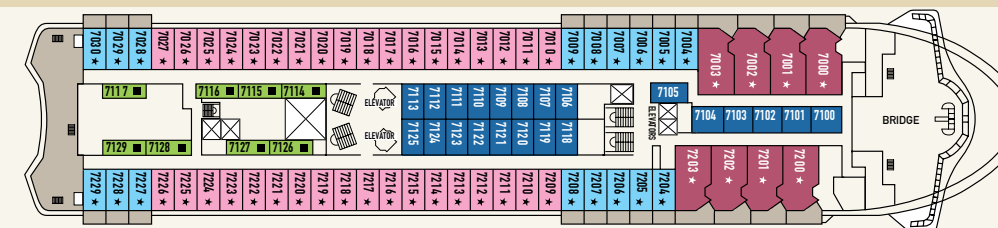

DECK 7 - APOLLO