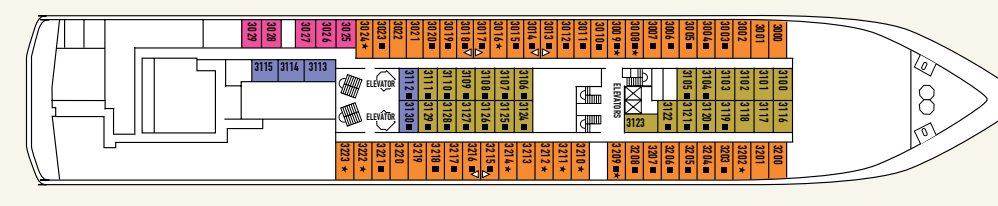

DECK 3 - HERMES