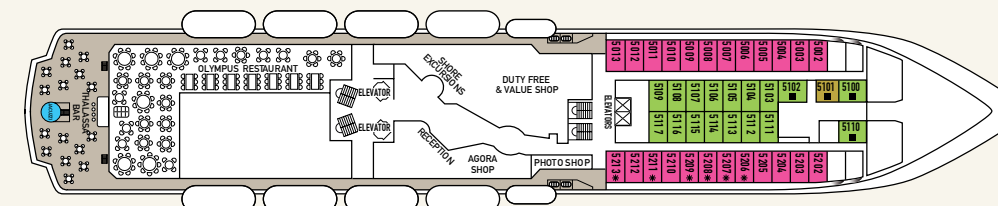

DECK 5 - DIONYSOS