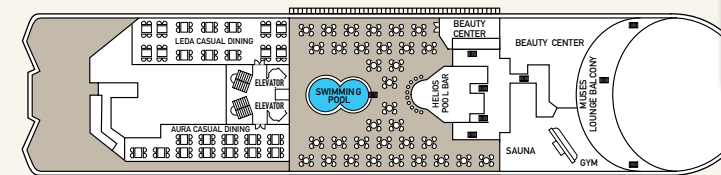

DECK 9 - HERA