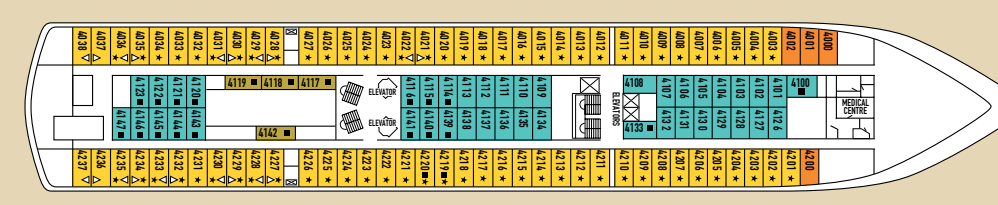

DECK 4 - POSEIDON