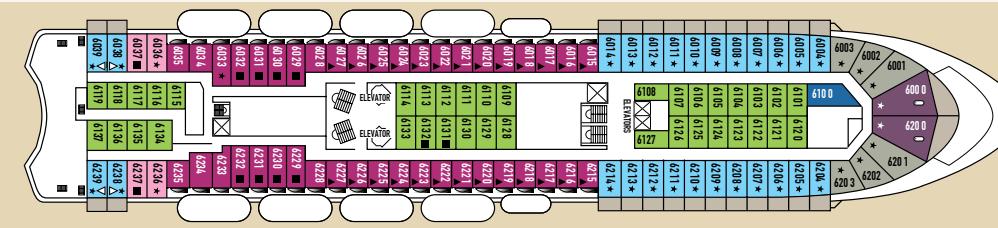

DECK 6 - VENUS