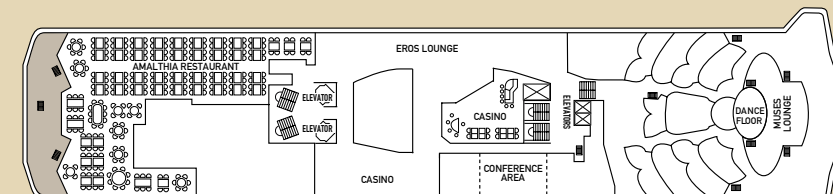

DECK 8 - OURANOS