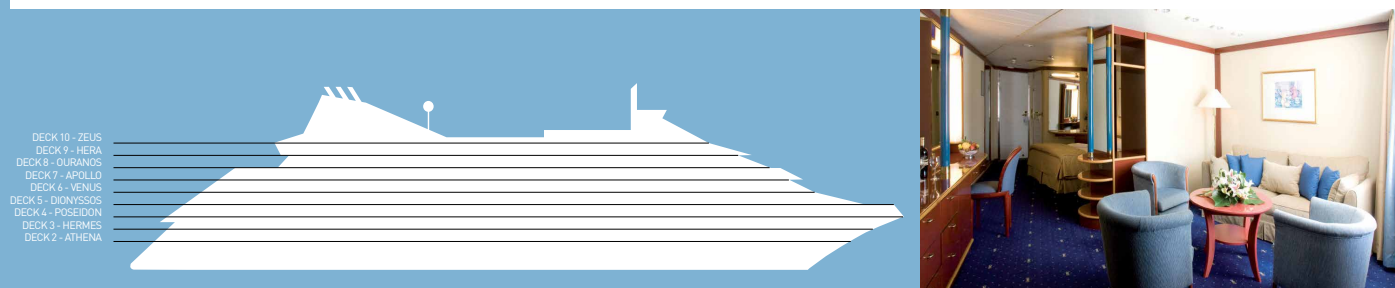

Celestyal Crystal

Grand Suite

Deck Places to have a good meal

9 - HERA	Leda & Aura Casual Dining
8 - OURANOS	Amalthia Restaurant
5 - DIONYSOS	Olympus Restaurant

Deck Places to have fun

10 - ZEUS	Horizons Bar (Disco)
9 - HERA	Helios Pool Bar
8 - OURANOS	Muses Lounge - Casino - Eros Lounge
5 - DIONYSOS	Thalassa Bar

Deck Places to treat yourself

9 - HERA	Beauty Center - Swimming Pool - Gym - Sauna
8 - OURANOS	Conference Room (Symposium)
5 - DIONYSOS	Reception - Duty Free & Value Shop - Shore Excursions - Agora Shop Photo Shop - Jacuzzi

Category	Deck	Description	Number of cabins
Inside Cabins			
IA	3-HERMES	2 lower beds, 3rd/4th berth, bathroom with shower	5
IB	3-HERMES / 4-POSEIDON / 5-DIONYSOS	2 lower beds, 3rd/4th berth, bathroom with shower	31
IC	4-POSEIDON	2 lower beds, 3rd/4th berth, bathroom with shower	42
ID	5-DIONYSOS / 6-VENUS / 7-APOLLO	2 lower beds, 3rd/4th berth, bathroom with shower	62
IE	6-VENUS / 7-APOLLO	2 lower beds, bathroom with shower	23
Outside Cabins			
XA	2-ATHENA	2 lower beds, 3rd/4th berth, bathroom with shower	17
XBO	6-VENUS	2 lower beds, 3rd/4th berth, bathroom with shower (obstructed view)	42
XB	3-HERMES / 5-DIONYSOS	2 lower beds, bathroom with shower	29
XC	3-HERMES / 4-POSEIDON	2 lower beds, 3rd/4th berth, 1 sofa bed, bathroom with shower	53
XD	4-POSEIDON	2 lower beds, 3rd/4th berth, 1 sofa bed, bathroom with shower	73
XF	7-APOLLO	2 lower beds, 1 sofa bed, bathroom with shower	40
Suites			
SBJ	6-VENUS / 7-APOLLO	2 lower beds, 1 sofa bed, bathroom with shower (balcony)	43
S	6-VENUS	2 lower beds, 1 sofa bed, bathroom with shower	6
SB	7-APOLLO	2 lower beds, 1 sofa bed, bathroom with shower (balcony)	8
SI	6-VENUS	2 lower beds, 1 sofa bed, bathroom with bathtub and shower (large balcony with private whirlpool bath)	2

Deck plans and cabins' layouts are given purely as a guide. Size and layout may vary within the same category.

SHIP SPECIFICATIONS	
Tonnage	25.611
Length	162 m
Breadth	25,6 m
Draught	6,10 m
Cruising Speed	18 knots
Passenger Decks	9
Elevators	4
Stabilizers	YES
Electric Current	110 - 220V C
Classification Society	DNV

CABIN ACCOMMODATIONS	
Total Outside Cabins	313
Out of which Balcony Suites	53
Total Inside Cabins	163
Total Cabins	476

CREW	
Crew Members	406
Nationality of Officers	Hellenic & Int.
Nationality of Crew	European & Int.

CABIN AMENITIES
All cabins are equipped with shower, WC, air condition, telephone, hair dryer, safety deposit box and TV. All Suites have refrigerated mini bar.

SYMBOL LEGEND

- none 2 lower beds
- 1 lower bed +1 upper bed
- ▲ 2 lower beds + 1 upper bed
- 2 lower beds + 2 upper beds
- ★ 2 lower beds + sofa
- ★ 2 lower beds + 2 upper beds + sofa
- Suitable for wheelchairs
- Connected Cabins
- Cabins with bathtub
- Cabins with portholes
- Cabins with obstructed view

DECK 10 - ZEUS

DECK 9 - HERA