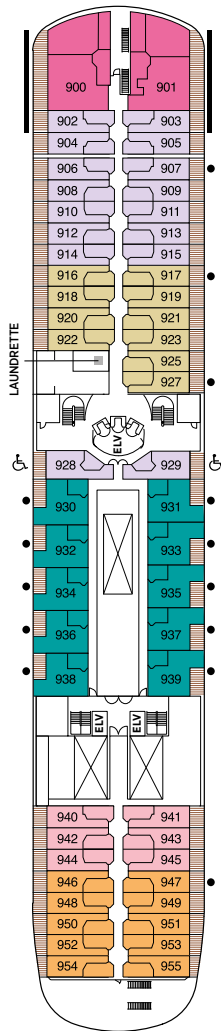

Seven Seas Navigator® DECK PLANS

DECK 5

DECK 6

DECK 7

DECK 8

- | | |
|--------------------|------------------------|
| MS MASTER SUITE | D CONCIERGE SUITE |
| GS GRAND SUITE | E DELUXE VERANDA SUITE |
| NS NAVIGATOR SUITE | F DELUXE VERANDA SUITE |
| A PENTHOUSE SUITE | G DELUXE WINDOW SUITE |
| B PENTHOUSE SUITE | H DELUXE WINDOW SUITE |
| C PENTHOUSE SUITE | |

OVERALL LENGTH . . . 172.5 m
 BEAM (WIDTH) 24.6 m
 DRAFT 7.3 m
 SUITES 245
 GUESTS 490
 OFFICERS European
 CREW 345 International
 GUEST DECKS 8
 GROSS TONNAGE 28,803
 CRUISING SPEED 20 Knots
 SHIP'S REGISTRY Bahamas

DECK 9

DECK 10

DECK 11

DECK 12

Up to one rollaway bed can be added to most suites, please enquire at time of booking.
 All suites feature bathtub with shower overhead and separate glass-enclosed shower.

- Convertible sofa bed
- ♿ Wheelchair accessible suites 832, 833, 928 and 929 have shower stall instead of bathtub
- Connecting suites