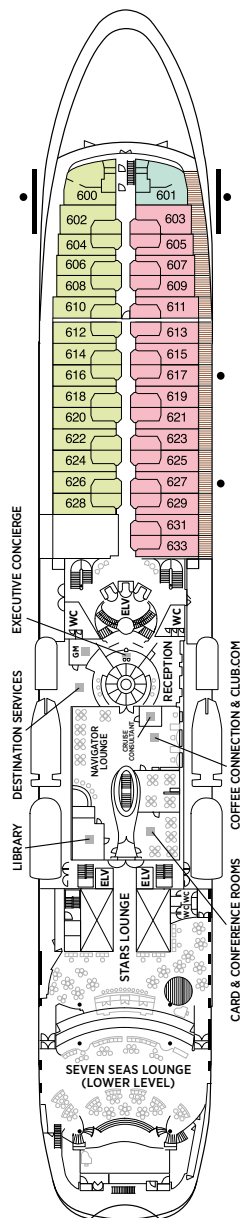

Seven Seas Navigator® DECK PLANS

DECK 5

DECK 6

DECK 7

DECK 8

- | | |
|--------------------|------------------------|
| MS MASTER SUITE | D CONCIERGE SUITE |
| GS GRAND SUITE | E DELUXE VERANDA SUITE |
| NS NAVIGATOR SUITE | F DELUXE VERANDA SUITE |
| A PENTHOUSE SUITE | G DELUXE WINDOW SUITE |
| B PENTHOUSE SUITE | H DELUXE WINDOW SUITE |
| C PENTHOUSE SUITE | |

OVERALL LENGTH . . . 172.5 m
 BEAM (WIDTH) 24.6 m
 DRAFT 7.3 m
 SUITES 245
 GUESTS 490
 OFFICERS European
 CREW 345 International
 GUEST DECKS 8
 GROSS TONNAGE 28,803
 CRUISING SPEED 20 Knots
 SHIP'S REGISTRY Bahamas

DECK 9

DECK 10

DECK 11

DECK 12

Up to one rollaway bed can be added to most suites, please enquire at time of booking.
 All suites feature bathtub with shower overhead and separate glass-enclosed shower.

- Convertible sofa bed
- ♿ Wheelchair accessible suites 832, 833, 928 and 929 have shower stall instead of bathtub
- Connecting suites