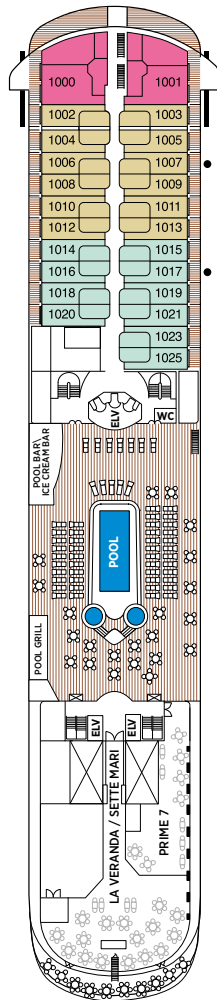

Seven Seas Navigator® DECK PLANS

DECK 5

DECK 6

DECK 7

DECK 8

- | | |
|--------------------|------------------------|
| MS MASTER SUITE | D CONCIERGE SUITE |
| GS GRAND SUITE | E DELUXE VERANDA SUITE |
| NS NAVIGATOR SUITE | F DELUXE VERANDA SUITE |
| A PENTHOUSE SUITE | G DELUXE WINDOW SUITE |
| B PENTHOUSE SUITE | H DELUXE WINDOW SUITE |
| C PENTHOUSE SUITE | |

OVERALL LENGTH . . . 172.5 m
 BEAM (WIDTH) 24.6 m
 DRAFT 7.3 m
 SUITES 245
 GUESTS 490
 OFFICERS European
 CREW 345 International
 GUEST DECKS 8
 GROSS TONNAGE 28,803
 CRUISING SPEED 20 Knots
 SHIP'S REGISTRY Bahamas

DECK 9

DECK 10

DECK 11

DECK 12

Up to one rollaway bed can be added to most suites, please enquire at time of booking.
 All suites feature bathtub with shower overhead and separate glass-enclosed shower.

- Convertible sofa bed
- ♿ Wheelchair accessible suites 832, 833, 928 and 929 have shower stall instead of bathtub
- Connecting suites