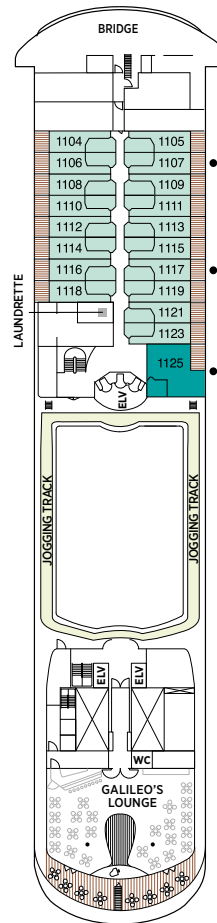

Seven Seas Navigator® DECK PLANS

DECK 5

DECK 6

DECK 7

DECK 8

- | | |
|--------------------|------------------------|
| MS MASTER SUITE | D CONCIERGE SUITE |
| GS GRAND SUITE | E DELUXE VERANDA SUITE |
| NS NAVIGATOR SUITE | F DELUXE VERANDA SUITE |
| A PENTHOUSE SUITE | G DELUXE WINDOW SUITE |
| B PENTHOUSE SUITE | H DELUXE WINDOW SUITE |
| C PENTHOUSE SUITE | |

OVERALL LENGTH . . . 172.5 m
 BEAM (WIDTH) 24.6 m
 DRAFT 7.3 m
 SUITES 245
 GUESTS 490
 OFFICERS European
 CREW 345 International
 GUEST DECKS 8
 GROSS TONNAGE 28,803
 CRUISING SPEED 20 Knots
 SHIP'S REGISTRY Bahamas

DECK 9

DECK 10

DECK 11

DECK 12

Up to one rollaway bed can be added to most suites, please enquire at time of booking.
 All suites feature bathtub with shower overhead and separate glass-enclosed shower.

- Convertible sofa bed
- ♿ Wheelchair accessible suites 832, 833, 928 and 929 have shower stall instead of bathtub
- Connecting suites