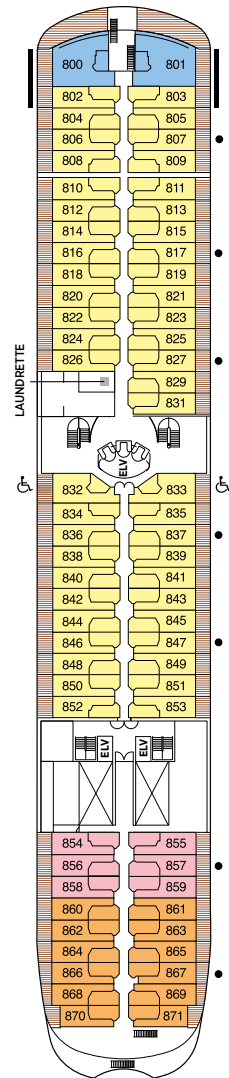

Seven Seas Navigator® DECK PLANS

DECK 5

DECK 6

DECK 7

DECK 8

- | | |
|--------------------|------------------------|
| MS MASTER SUITE | D CONCIERGE SUITE |
| GS GRAND SUITE | E DELUXE VERANDA SUITE |
| NS NAVIGATOR SUITE | F DELUXE VERANDA SUITE |
| A PENTHOUSE SUITE | G DELUXE WINDOW SUITE |
| B PENTHOUSE SUITE | H DELUXE WINDOW SUITE |
| C PENTHOUSE SUITE | |

OVERALL LENGTH . . . 172.5 m
 BEAM (WIDTH) 24.6 m
 DRAFT 7.3 m
 SUITES 245
 GUESTS 490
 OFFICERS European
 CREW 345 International
 GUEST DECKS 8
 GROSS TONNAGE 28,803
 CRUISING SPEED 20 Knots
 SHIP'S REGISTRY Bahamas

DECK 9

DECK 10

DECK 11

DECK 12

Up to one rollaway bed can be added to most suites, please enquire at time of booking.
 All suites feature bathtub with shower overhead and separate glass-enclosed shower.

- Convertible sofa bed
- ♿ Wheelchair accessible suites 832, 833, 928 and 929 have shower stall instead of bathtub
- Connecting suites