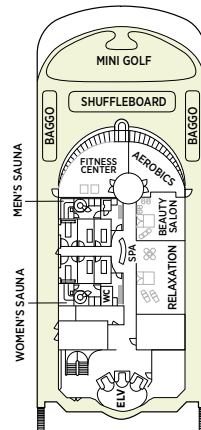

Seven Seas Navigator® DECK PLANS

DECK 5

DECK 6

DECK 7

DECK 8

- | | |
|--------------------|------------------------|
| MS MASTER SUITE | D CONCIERGE SUITE |
| GS GRAND SUITE | E DELUXE VERANDA SUITE |
| NS NAVIGATOR SUITE | F DELUXE VERANDA SUITE |
| A PENTHOUSE SUITE | G DELUXE WINDOW SUITE |
| B PENTHOUSE SUITE | H DELUXE WINDOW SUITE |
| C PENTHOUSE SUITE | |

OVERALL LENGTH . . . 172.5 m
 BEAM (WIDTH) 24.6 m
 DRAFT 7.3 m
 SUITES 245
 GUESTS 490
 OFFICERS European
 CREW 345 International
 GUEST DECKS 8
 GROSS TONNAGE 28,803
 CRUISING SPEED 20 Knots
 SHIP'S REGISTRY Bahamas

DECK 9

DECK 10

DECK 11

DECK 12

Up to one rollaway bed can be added to most suites, please enquire at time of booking.
 All suites feature bathtub with shower overhead and separate glass-enclosed shower.

- Convertible sofa bed
- ♿ Wheelchair accessible suites 832, 833, 928 and 929 have shower stall instead of bathtub
- Connecting suites