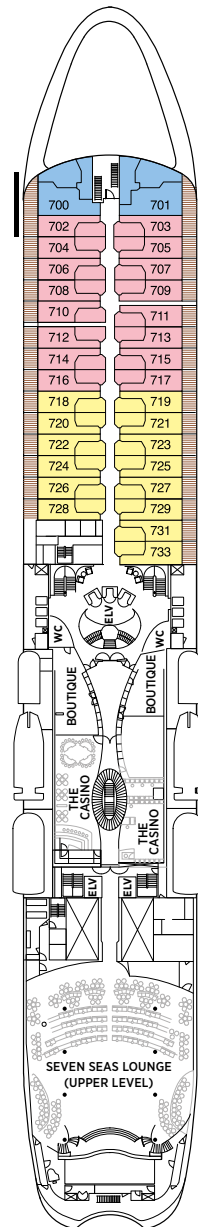

Seven Seas Navigator® DECK PLANS

DECK 5

DECK 6

DECK 7

DECK 8

- | | |
|--------------------|------------------------|
| MS MASTER SUITE | D CONCIERGE SUITE |
| GS GRAND SUITE | E DELUXE VERANDA SUITE |
| NS NAVIGATOR SUITE | F DELUXE VERANDA SUITE |
| A PENTHOUSE SUITE | G DELUXE WINDOW SUITE |
| B PENTHOUSE SUITE | H DELUXE WINDOW SUITE |
| C PENTHOUSE SUITE | |

OVERALL LENGTH . . . 172.5 m
 BEAM (WIDTH) 24.6 m
 DRAFT 7.3 m
 SUITES 245
 GUESTS 490
 OFFICERS European
 CREW 345 International
 GUEST DECKS 8
 GROSS TONNAGE 28,803
 CRUISING SPEED 20 Knots
 SHIP'S REGISTRY Bahamas

DECK 9

DECK 10

DECK 11

DECK 12

Up to one rollaway bed can be added to most suites, please enquire at time of booking.
 All suites feature bathtub with shower overhead and separate glass-enclosed shower.

- Convertible sofa bed
- ♿ Wheelchair accessible suites 832, 833, 928 and 929 have shower stall instead of bathtub
- Connecting suites