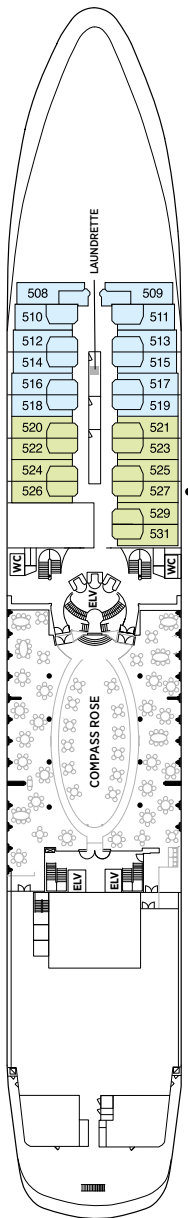

Seven Seas Navigator® DECK PLANS

DECK 5

DECK 6

DECK 7

DECK 8

- | | |
|--------------------|------------------------|
| MS MASTER SUITE | D CONCIERGE SUITE |
| GS GRAND SUITE | E DELUXE VERANDA SUITE |
| NS NAVIGATOR SUITE | F DELUXE VERANDA SUITE |
| A PENTHOUSE SUITE | G DELUXE WINDOW SUITE |
| B PENTHOUSE SUITE | H DELUXE WINDOW SUITE |
| C PENTHOUSE SUITE | |

OVERALL LENGTH . . . 172.5 m
 BEAM (WIDTH) 24.6 m
 DRAFT 7.3 m
 SUITES 245
 GUESTS 490
 OFFICERS European
 CREW 345 International
 GUEST DECKS 8
 GROSS TONNAGE 28,803
 CRUISING SPEED 20 Knots
 SHIP'S REGISTRY Bahamas

DECK 9

DECK 10

DECK 11

DECK 12

Up to one rollaway bed can be added to most suites, please enquire at time of booking.
 All suites feature bathtub with shower overhead and separate glass-enclosed shower.

- Convertible sofa bed
- ♿ Wheelchair accessible suites 832, 833, 928 and 929 have shower stall instead of bathtub
- Connecting suites