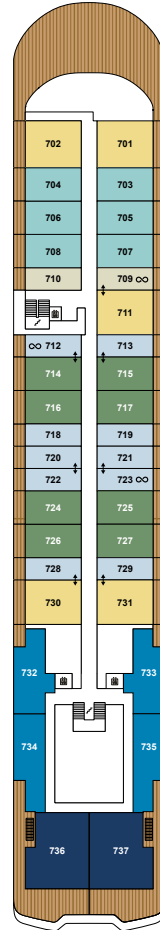

THE RITZ-CARLTON YACHT COLLECTION

DECK 3
THE MARINA TERRACE
THE MARINA

DECK 4
THE MEETING ROOMS
THE LIVING ROOM
THE BOUTIQUE
THE EVRIMA ROOM
DINING PRIVÉE
WINE VAULT
WINE TASTING AREA
505 – 519 LOWER LEVEL

DECK 5
THE POOL HOUSE
THE POOL
SUITES 501 – 545

DECK 6
THE BAR
S.E.A.
TALAAT NAM
SUITES 601 – 645

DECK 7
SUITES 701 – 737

DECK 8
MISTRAL
RITZ KIDS®
SUITES 801 – 824

DECK 9
THE GYM
FITNESS STUDIO
THE RITZ-CARLTON SPA®
THE SPA TERRACE
THE BARBER /
THE SALON
LAUNDERETTE
THE MEDICAL CENTER

YACHT SPECIFICATIONS

- GUEST CAPACITY _____ 298
- OFFICER AND CREW _____ 246
- TOTAL SUITES _____ 149
- TONNAGE _____ 25,400
- LENGTH _____ 624 FEET / 190 METERS
- WIDTH _____ 78 FEET / 23.8 METERS
- GUEST DECKS _____ 8
- BUILT _____ 2021
- YACHT'S REGISTRY _____ MALTA

THE VIEW SUITES

SUITE UP TO 574 SQ FT / 53 SQ M
TERRACE 108 – 129 SQ FT / 10 – 12 SQ M
NUMBER OF SUITES 4

- Dramatic floor to ceiling glass throughout
- Private terrace
- Luxurious and modern living and dining area
- Convertible sleep sofa
- Luxury custom king bed sleep system
- Double vanity bathroom with modern soaking tub and separate shower
- Digital flat screen television
- In-suite safe
- Vanity mirror and hair dryer
- Hypoallergenic pillows, upon request
- 230v and 120v outlets, as well as USB charging capabilities