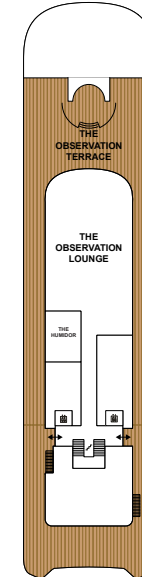

THE RITZ-CARLTON YACHT COLLECTION

DECK 3
THE MARINA TERRACE
THE MARINA

DECK 4
THE MEETING ROOMS
THE LIVING ROOM
THE BOUTIQUE
THE EVRIMA ROOM
DINING PRIVÉE
WINE VAULT
WINE TASTING AREA
505 – 519 LOWER LEVEL

DECK 5
THE POOL HOUSE
THE POOL
SUITES 501 – 545

DECK 6
THE BAR
S.E.A.
TALAAT NAM
SUITES 601 – 645

DECK 7
SUITES 701 – 737

DECK 8
MISTRAL
RITZ KIDS®
SUITES 801 – 824

DECK 9
THE GYM
FITNESS STUDIO
THE RITZ-CARLTON SPA®
THE SPA TERRACE
THE BARBER /
THE SALON
LAUNDERETTE
THE MEDICAL CENTER

DECK 10
THE OBSERVATION
LOUNGE
THE OBSERVATION
TERRACE
THE HUMIDOR

SUITE CATEGORY

- THE OWNER'S SUITES _____
- THE VIEW SUITES _____
- THE LOFT SUITES _____
- THE GRAND SUITES _____
- THE SIGNATURE MID SUITES _____
- THE SIGNATURE SUITES _____
- THE TERRACE MID SUITES _____
- THE TERRACE SUITES _____
- ACCESSIBLE SUITES _____
- CONNECTING SUITES _____
- CONVERTIBLE SUITES* _____

THE VIEW SUITES

SUITE UP TO 574 SQ FT / 53 SQ M
TERRACE 108 – 129 SQ FT / 10 – 12 SQ M
NUMBER OF SUITES 4

- Dramatic floor to ceiling glass throughout
- Private terrace
- Luxurious and modern living and dining area
- Convertible sleep sofa
- Luxury custom king bed sleep system
- Double vanity bathroom with modern soaking tub and separate shower
- Digital flat screen television
- In-suite safe
- Vanity mirror and hair dryer
- Hypoallergenic pillows, upon request
- 230v and 120v outlets, as well as USB charging capabilities