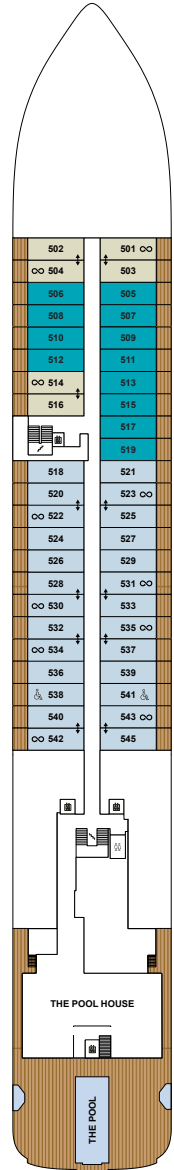

THE RITZ-CARLTON YACHT COLLECTION

DECK 3
THE MARINA TERRACE
THE MARINA

DECK 4
THE MEETING ROOMS
THE LIVING ROOM
THE BOUTIQUE
THE EVRIMA ROOM
DINING PRIVÉE
WINE VAULT
WINE TASTING AREA
505 – 519 LOWER LEVEL

DECK 5
THE POOL HOUSE
THE POOL
SUITES 501 – 545

DECK 6
THE BAR
S.E.A.
TALAAT NAM
SUITES 601 – 645

DECK 7
SUITES 701 – 737

DECK 8
MISTRAL
RITZ KIDS®
SUITES 801 – 824

DECK 9
THE GYM
FITNESS STUDIO
THE RITZ-CARLTON SPA®
THE SPA TERRACE
THE BARBER /
THE SALON
LAUNDERETTE
THE MEDICAL CENTER

DECK 10
THE OBSERVATION
LOUNGE
THE OBSERVATION
TERRACE
THE HUMIDOR

SUITE CATEGORY

- THE OWNER'S SUITES _____
- THE VIEW SUITES _____
- THE LOFT SUITES _____
- THE GRAND SUITES _____
- THE SIGNATURE MID SUITES _____
- THE SIGNATURE SUITES _____
- THE TERRACE MID SUITES _____
- THE TERRACE SUITES _____
- ACCESSIBLE SUITES _____
- CONNECTING SUITES _____
- CONVERTIBLE SUITES* _____

YACHT SPECIFICATIONS

- GUEST CAPACITY _____ 298
- OFFICER AND CREW _____ 246
- TOTAL SUITES _____ 149
- TONNAGE _____ 25,400
- LENGTH _____ 624 FEET / 190 METERS
- WIDTH _____ 78 FEET / 23.8 METERS
- GUEST DECKS _____ 8
- BUILT _____ 2021
- YACHT'S REGISTRY _____ MALTA