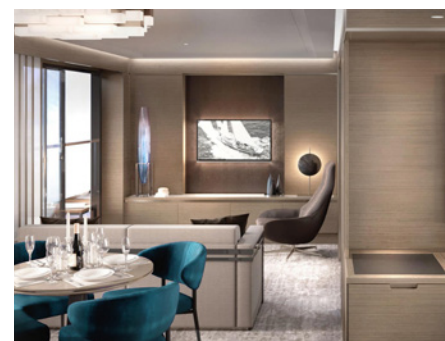

THE SIGNATURE SUITES

SUITE 429 SQ FT / 40 SQ M
TERRACE 81 – 118 SQ FT / 7.5 – 11 SQ M
NUMBER OF SUITES 27

- Private terrace
- Luxurious and modern living and dining area
- Convertible sleep sofa
- Luxury custom king bed sleep system
- Double vanity bathroom with modern soaking tub and separate shower
- Digital flat screen television
- In-suite safe
- Vanity mirror and hair dryer
- Hypoallergenic pillows, upon request
- 230v and 120v outlets, as well as USB charging capabilities