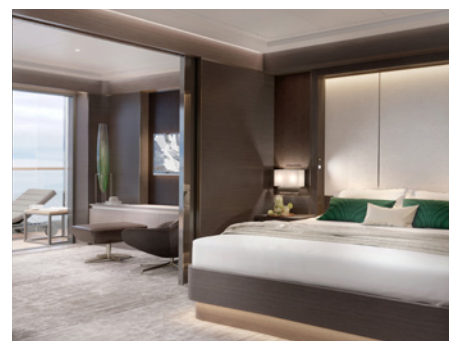

THE VIEW SUITES

SUITE UP TO 574 SQ FT / 53 SQ M
TERRACE 108 – 129 SQ FT / 10 – 12 SQ M
NUMBER OF SUITES 4

- Dramatic floor to ceiling glass throughout
- Private terrace
- Luxurious and modern living and dining area
- Convertible sleep sofa
- Luxury custom king bed sleep system
- Double vanity bathroom with modern soaking tub and separate shower
- Digital flat screen television
- In-suite safe
- Vanity mirror and hair dryer
- Hypoallergenic pillows, upon request
- 230v and 120v outlets, as well as USB charging capabilities

UPPER LEVEL

LOWER LEVEL

THE GRAND SUITES

SUITE 587 SQ FT / 55 SQ M
TERRACE 108 – 118 SQ FT / 10 – 11 SQ M
NUMBER OF SUITES 14

- Private terrace
- Luxurious and modern living and dining area
- Convertible sleep sofa
- Luxury custom king bed sleep system
- Double vanity bathroom with modern soaking tub and separate shower
- Dual walk-in wardrobes
- Digital flat screen television
- In-suite safe
- Vanity mirror and hair dryer
- Hypoallergenic pillows, upon request
- 230v and 120v outlets, as well as USB charging capabilities

THE SIGNATURE SUITES

SUITE 429 SQ FT / 40 SQ M
TERRACE 81 – 118 SQ FT / 7.5 – 11 SQ M
NUMBER OF SUITES 27

- Private terrace
- Luxurious and modern living and dining area
- Convertible sleep sofa
- Luxury custom king bed sleep system
- Double vanity bathroom with modern soaking tub and separate shower
- Digital flat screen television
- In-suite safe
- Vanity mirror and hair dryer
- Hypoallergenic pillows, upon request
- 230v and 120v outlets, as well as USB charging capabilities