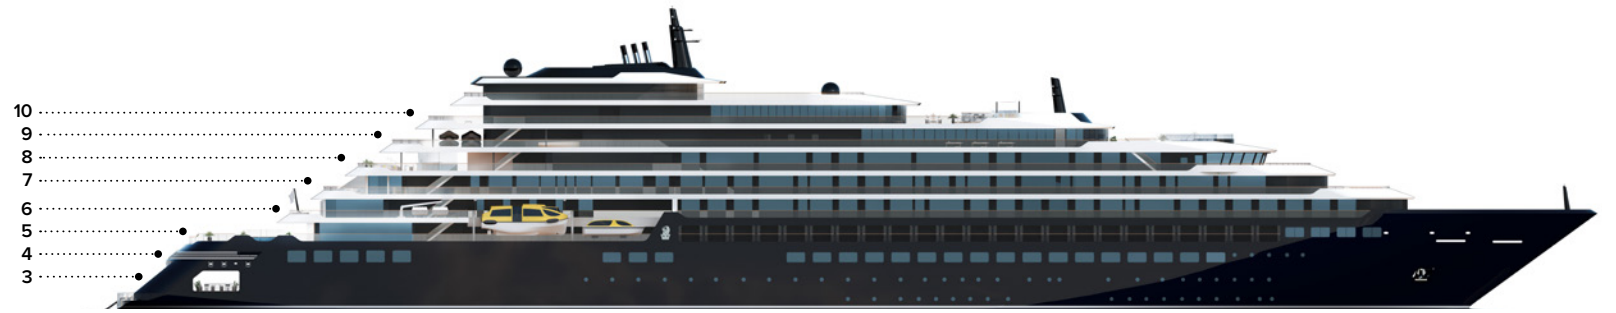

THE RITZ-CARLTON YACHT COLLECTION

DECK 3
THE MARINA TERRACE
THE MARINA

DECK 4
THE MEETING ROOMS
THE LIVING ROOM
THE BOUTIQUE
THE EVRIMA ROOM
DINING PRIVÉE
WINE VAULT
WINE TASTING AREA
505 – 519 LOWER LEVEL

DECK 5
THE POOL HOUSE
THE POOL
SUITES 501 – 545

DECK 6
THE BAR
S.E.A.
TALAAT NAM
SUITES 601 – 645

DECK 7
SUITES 701 – 737

DECK 8
MISTRAL
RITZ KIDS®
SUITES 801 – 824

DECK 9
THE GYM
FITNESS STUDIO
THE RITZ-CARLTON SPA®
THE SPA TERRACE
THE BARBER /
THE SALON
LAUNDERETTE
THE MEDICAL CENTER