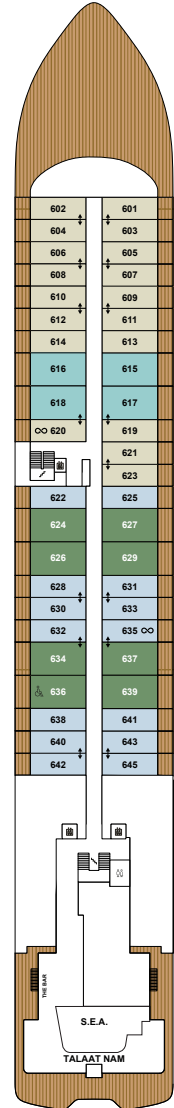

THE RITZ-CARLTON YACHT COLLECTION

DECK 3
THE MARINA TERRACE
THE MARINA

DECK 4
THE MEETING ROOMS
THE LIVING ROOM
THE BOUTIQUE
THE EVRIMA ROOM
DINING PRIVÉE
WINE VAULT
WINE TASTING AREA
505 – 519 LOWER LEVEL

DECK 5
THE POOL HOUSE
THE POOL
SUITES 501 – 545

DECK 6
THE BAR
S.E.A.
TALAAT NAM
SUITES 601 – 645

DECK 7
SUITES 701 – 737

DECK 8
MISTRAL
RITZ KIDS®
SUITES 801 – 824

DECK 9
THE GYM
FITNESS STUDIO
THE RITZ-CARLTON SPA®
THE SPA TERRACE
THE BARBER /
THE SALON
LAUNDERETTE
THE MEDICAL CENTER

DECK 10
THE OBSERVATION
LOUNGE
THE OBSERVATION
TERRACE
THE HUMIDOR

SUITE CATEGORY

- THE OWNER'S SUITES _____
- THE VIEW SUITES _____
- THE LOFT SUITES _____
- THE GRAND SUITES _____
- THE SIGNATURE MID SUITES _____
- THE SIGNATURE SUITES _____
- THE TERRACE MID SUITES _____
- THE TERRACE SUITES _____
- ACCESSIBLE SUITES _____
- CONNECTING SUITES _____
- CONVERTIBLE SUITES* _____

YACHT SPECIFICATIONS

- GUEST CAPACITY _____ 298
- OFFICER AND CREW _____ 246
- TOTAL SUITES _____ 149
- TONNAGE _____ 25,400
- LENGTH _____ 624 FEET / 190 METERS
- WIDTH _____ 78 FEET / 23.8 METERS
- GUEST DECKS _____ 8
- BUILT _____ 2021
- YACHT'S REGISTRY _____ MALTA