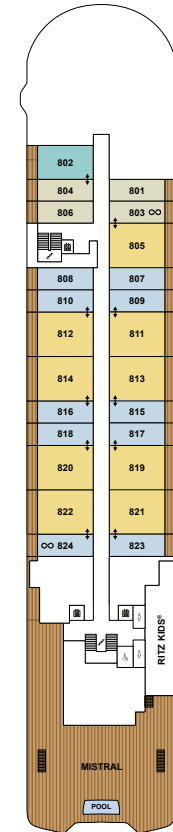

THE RITZ-CARLTON YACHT COLLECTION

DECK 3
THE MARINA TERRACE
THE MARINA

DECK 4
THE MEETING ROOMS
THE LIVING ROOM
THE BOUTIQUE
THE EVRIMA ROOM
DINING PRIVÉE
WINE VAULT
WINE TASTING AREA
505 – 519 LOWER LEVEL

DECK 5
THE POOL HOUSE
THE POOL
SUITES 501 – 545

DECK 6
THE BAR
S.E.A.
TALAAT NAM
SUITES 601 – 645

DECK 7
SUITES 701 – 737

DECK 8
MISTRAL
RITZ KIDS®
SUITES 801 – 824

DECK 9
THE GYM
FITNESS STUDIO
THE RITZ-CARLTON SPA®
THE SPA TERRACE
THE BARBER /
THE SALON
LAUNDERETTE
THE MEDICAL CENTER

DECK 10
THE OBSERVATION
LOUNGE
THE OBSERVATION
TERRACE
THE HUMIDOR

SUITE CATEGORY

- THE OWNER'S SUITES _____
- THE VIEW SUITES _____
- THE LOFT SUITES _____
- THE GRAND SUITES _____
- THE SIGNATURE MID SUITES _____
- THE SIGNATURE SUITES _____
- THE TERRACE MID SUITES _____
- THE TERRACE SUITES _____
- ACCESSIBLE SUITES _____
- CONNECTING SUITES _____
- CONVERTIBLE SUITES* _____

YACHT SPECIFICATIONS

- GUEST CAPACITY _____ 298
- OFFICER AND CREW _____ 246
- TOTAL SUITES _____ 149
- TONNAGE _____ 25,400
- LENGTH _____ 624 FEET / 190 METERS
- WIDTH _____ 78 FEET / 23.8 METERS
- GUEST DECKS _____ 8
- BUILT _____ 2021
- YACHT'S REGISTRY _____ MALTA