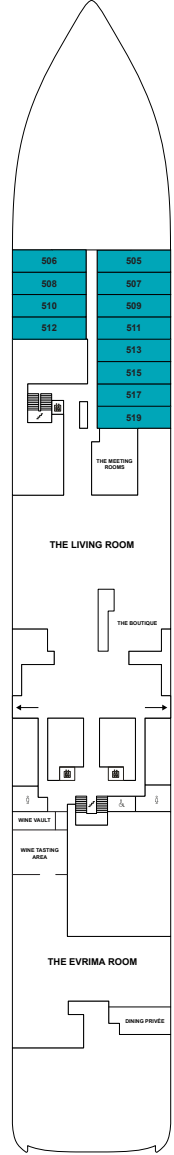

THE RITZ-CARLTON YACHT COLLECTION

DECK 3
THE MARINA TERRACE
THE MARINA

DECK 4
THE MEETING ROOMS
THE LIVING ROOM
THE BOUTIQUE
THE EVRIMA ROOM
DINING PRIVÉE
WINE VAULT
WINE TASTING AREA
505 – 519 LOWER LEVEL

DECK 5
THE POOL HOUSE
THE POOL
SUITES 501 – 545

DECK 6
THE BAR
S.E.A.
TALAAT NAM
SUITES 601 – 645

DECK 7
SUITES 701 – 737

DECK 8
MISTRAL
RITZ KIDS®
SUITES 801 – 824

DECK 9
THE GYM
FITNESS STUDIO
THE RITZ-CARLTON SPA®
THE SPA TERRACE
THE BARBER /
THE SALON
LAUNDERETTE
THE MEDICAL CENTER

DECK 10
THE OBSERVATION
LOUNGE
THE OBSERVATION
TERRACE
THE HUMIDOR

SUITE CATEGORY

- THE OWNER'S SUITES _____
- THE VIEW SUITES _____
- THE LOFT SUITES _____
- THE GRAND SUITES _____
- THE SIGNATURE MID SUITES _____
- THE SIGNATURE SUITES _____
- THE TERRACE MID SUITES _____
- THE TERRACE SUITES _____
- ACCESSIBLE SUITES _____
- CONNECTING SUITES _____
- CONVERTIBLE SUITES* _____

YACHT SPECIFICATIONS

- GUEST CAPACITY _____ 298
- OFFICER AND CREW _____ 246
- TOTAL SUITES _____ 149
- TONNAGE _____ 25,400
- LENGTH _____ 624 FEET / 190 METERS
- WIDTH _____ 78 FEET / 23.8 METERS
- GUEST DECKS _____ 8
- BUILT _____ 2021
- YACHT'S REGISTRY _____ MALTA