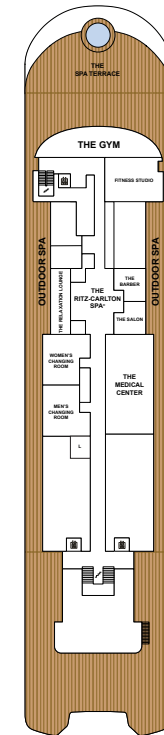

THE RITZ-CARLTON YACHT COLLECTION

DECK 3
THE MARINA TERRACE
THE MARINA

DECK 4
THE MEETING ROOMS
THE LIVING ROOM
THE BOUTIQUE
THE EVRIMA ROOM
DINING PRIVÉE
WINE VAULT
WINE TASTING AREA
505 – 519 LOWER LEVEL

DECK 5
THE POOL HOUSE
THE POOL
SUITES 501 – 545

DECK 6
THE BAR
S.E.A.
TALAAT NAM
SUITES 601 – 645

DECK 7
SUITES 701 – 737

DECK 8
MISTRAL
RITZ KIDS®
SUITES 801 – 824

DECK 9
THE GYM
FITNESS STUDIO
THE RITZ-CARLTON SPA®
THE SPA TERRACE
THE BARBER /
THE SALON
LAUNDERETTE
THE MEDICAL CENTER

DECK 10
THE OBSERVATION
LOUNGE
THE OBSERVATION
TERRACE
THE HUMIDOR

SUITE CATEGORY

- THE OWNER'S SUITES _____
- THE VIEW SUITES _____
- THE LOFT SUITES _____
- THE GRAND SUITES _____
- THE SIGNATURE MID SUITES _____
- THE SIGNATURE SUITES _____
- THE TERRACE MID SUITES _____
- THE TERRACE SUITES _____
- ACCESSIBLE SUITES _____
- CONNECTING SUITES _____
- CONVERTIBLE SUITES* _____

THE VIEW SUITES

SUITE UP TO 574 SQ FT / 53 SQ M
TERRACE 108 – 129 SQ FT / 10 – 12 SQ M
NUMBER OF SUITES 4

- Dramatic floor to ceiling glass throughout
- Private terrace
- Luxurious and modern living and dining area
- Convertible sleep sofa
- Luxury custom king bed sleep system
- Double vanity bathroom with modern soaking tub and separate shower
- Digital flat screen television
- In-suite safe
- Vanity mirror and hair dryer
- Hypoallergenic pillows, upon request
- 230v and 120v outlets, as well as USB charging capabilities