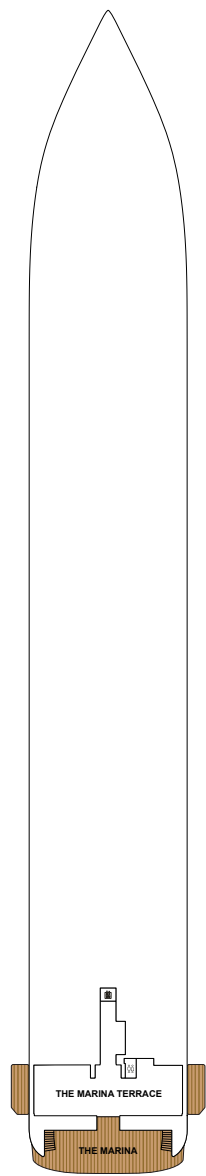

THE RITZ-CARLTON YACHT COLLECTION

DECK 3
THE MARINA TERRACE
THE MARINA

DECK 4
THE MEETING ROOMS
THE LIVING ROOM
THE BOUTIQUE
THE EVRIMA ROOM
DINING PRIVÉE
WINE VAULT
WINE TASTING AREA
505 – 519 LOWER LEVEL

DECK 5
THE POOL HOUSE
THE POOL
SUITES 501 – 545

DECK 6
THE BAR
S.E.A.
TALAAT NAM
SUITES 601 – 645

DECK 7
SUITES 701 – 737

DECK 8
MISTRAL
RITZ KIDS®
SUITES 801 – 824

DECK 9
THE GYM
FITNESS STUDIO
THE RITZ-CARLTON SPA®
THE SPA TERRACE
THE BARBER /
THE SALON
LAUNDERETTE
THE MEDICAL CENTER

DECK 10
THE OBSERVATION
LOUNGE
THE OBSERVATION
TERRACE
THE HUMIDOR

SUITE CATEGORY

- THE OWNER'S SUITES _____
- THE VIEW SUITES _____
- THE LOFT SUITES _____
- THE GRAND SUITES _____
- THE SIGNATURE MID SUITES _____
- THE SIGNATURE SUITES _____
- THE TERRACE MID SUITES _____
- THE TERRACE SUITES _____
- ACCESSIBLE SUITES _____
- CONNECTING SUITES _____
- CONVERTIBLE SUITES* _____

YACHT SPECIFICATIONS

- GUEST CAPACITY _____ 298
- OFFICER AND CREW _____ 246
- TOTAL SUITES _____ 149
- TONNAGE _____ 25,400
- LENGTH _____ 624 FEET / 190 METERS
- WIDTH _____ 78 FEET / 23.8 METERS
- GUEST DECKS _____ 8
- BUILT _____ 2021
- YACHT'S REGISTRY _____ MALTA