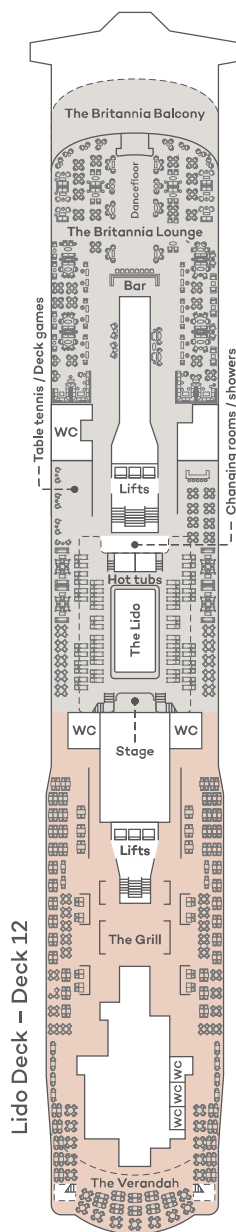

Spirit of Adventure

You can also view these deck plans online at saga.co.uk/adventuredeckplan

Cabin grades and numbers

| Twin, Suites | | |
|--------------|---|-------------------|
| AA | B001~, B501~ | B Deck |
| BB | C001~, C501~ | C Deck |
| CC | A044~, A047~, A546~, A549~ | A Deck, |
| DD | B052~, B552~, C058~, C558~ | B Deck, |
| EE | A022~ ^s , A023~, A024~, A025~, A026~, A027~, A524~ ^s , A525~, A526~, A527~, A528~, A529~ | & C Deck |
| EJ | A021~ ^s , A523~ ^s | A Deck |
| FF | B025~, B026~, B027~, B028~, B029~, B030~, B031~, B526~, B527~, B528~, B529~, B530~, B531~ | B Deck |
| GG | C032~, C033~, C034~, C035~, C532~, C533~, C534~, C535~ | C Deck |
| Twin, Deluxe | | |
| A | A017, A018, A019 ⁺ , A020, A028 ⁺ , A029, A519, A520, A521 ⁺ , A522, A530, A531 ^s , S008, S009 ^s , S508, S509 ^s | A Deck & Sun Deck |
| B | B021 ⁺ , B022, B023, B024, B032, B033, B521 ⁺ , B522, B523, B524, B532, B533, | B Deck |
| C | C022, C023, C024, C036 ⁺ , C037, C522, C523, C524, C525, C536 ⁺ , C537 ^s | C Deck |
| D | D023, D024, D041, D042, D523, D524, D525 ⁺ , D541, D542 | D Deck |
| E | E023 ⁺ , E024, E025, E523 ⁺ , E524, E525 | E Deck |