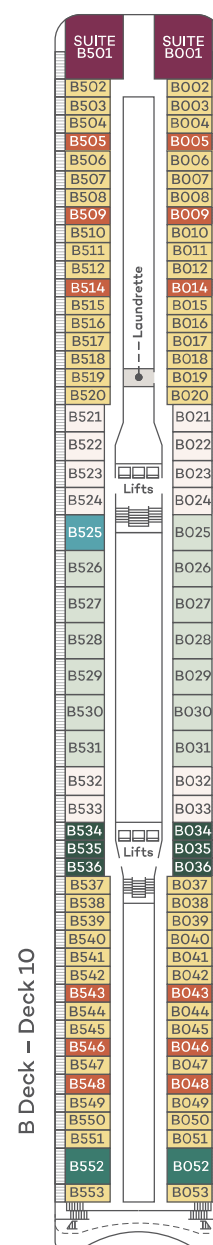

Spirit of Adventure

You can also view these deck plans online at saga.co.uk/adventuredeckplan

Cabin grades and numbers

| Twin, Suites | | |
|--------------|---|-------------------|
| AA | B001~, B501~ | B Deck |
| BB | C001~, C501~ | C Deck |
| CC | A044~, A047~, A546~, A549~ | A Deck, |
| DD | B052~, B552~, C058~, C558~ | B Deck, |
| EE | A022~ ^s , A023~, A024~, A025~, A026~, A027~, A524~ ^s , A525~, A526~, A527~, A528~, A529~ | & C Deck |
| EJ | A021~ ^s , A523~ ^s | A Deck |
| FF | B025~, B026~, B027~, B028~, B029~, B030~, B031~, B526~, B527~, B528~, B529~, B530~, B531~ | B Deck |
| GG | C032~, C033~, C034~, C035~, C532~, C533~, C534~, C535~ | C Deck |
| Twin, Deluxe | | |
| A | A017, A018, A019 ⁺ , A020, A028 ⁺ , A029, A519, A520, A521 ⁺ , A522, A530, A531 ^s , S008, S009 ^s , S508, S509 ^s | A Deck & Sun Deck |
| B | B021 ⁺ , B022, B023, B024, B032, B033, B521 ⁺ , B522, B523, B524, B532, B533, | B Deck |
| C | C022, C023, C024, C036 ⁺ , C037, C522, C523, C524, C525, C536 ⁺ , C537 ^s | C Deck |
| D | D023, D024, D041, D042, D523, D524, D525 ⁺ , D541, D542 | D Deck |
| E | E023 ⁺ , E024, E025, E523 ⁺ , E524, E525 | E Deck |