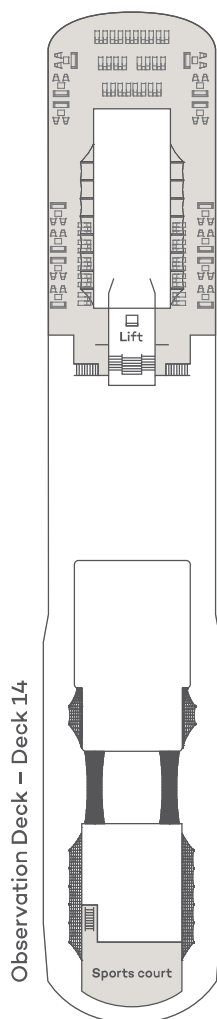

Spirit of Adventure

You can also view these deck plans online at saga.co.uk/adventuredeckplan

Cabin grades and numbers

| Twin, Suites | | |
|--------------|---|-------------------|
| AA | B001~, B501~ | B Deck |
| BB | C001~, C501~ | C Deck |
| CC | A044~, A047~, A546~, A549~ | A Deck, |
| DD | B052~, B552~, C058~, C558~ | B Deck, |
| EE | A022~ ^s , A023~, A024~, A025~, A026~, A027~, A524~ ^s , A525~, A526~, A527~, A528~, A529~ | & C Deck |
| EJ | A021~ ^s , A523~ ^s | A Deck |
| FF | B025~, B026~, B027~, B028~, B029~, B030~, B031~, B526~, B527~, B528~, B529~, B530~, B531~ | B Deck |
| GG | C032~, C033~, C034~, C035~, C532~, C533~, C534~, C535~ | C Deck |
| Twin, Deluxe | | |
| A | A017, A018, A019 ⁺ , A020, A028 ⁺ , A029, A519, A520, A521 ⁺ , A522, A530, A531 ^s , S008, S009 ^s , S508, S509 ^s | A Deck & Sun Deck |
| B | B021 ⁺ , B022, B023, B024, B032, B033, B521 ⁺ , B522, B523, B524, B532, B533, | B Deck |
| C | C022, C023, C024, C036 ⁺ , C037, C522, C523, C524, C525, C536 ⁺ , C537 ^s | C Deck |
| D | D023, D024, D041, D042, D523, D524, D525 ⁺ , D541, D542 | D Deck |
| E | E023 ⁺ , E024, E025, E523 ⁺ , E524, E525 | E Deck |