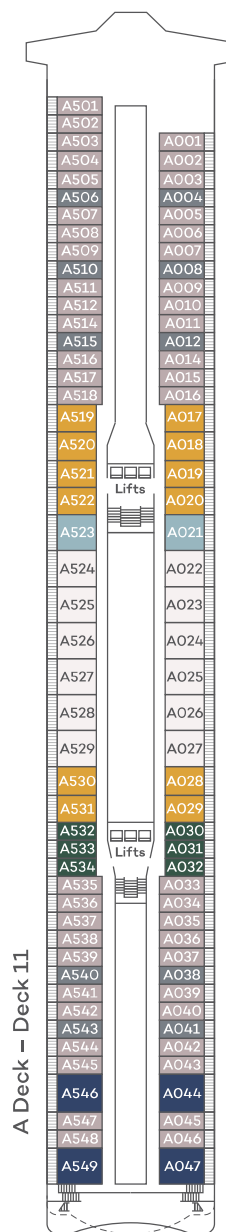

Spirit of Adventure

You can also view these deck plans online at saga.co.uk/adventuredeckplan

Cabin grades and numbers

| Twin, Suites | | |
|--------------|---|-------------------|
| AA | B001~, B501~ | B Deck |
| BB | C001~, C501~ | C Deck |
| CC | A044~, A047~, A546~, A549~ | A Deck, |
| DD | B052~, B552~, C058~, C558~ | B Deck, |
| EE | A022~ ^s , A023~, A024~, A025~, A026~, A027~, A524~ ^s , A525~, A526~, A527~, A528~, A529~ | & C Deck |
| EJ | A021~ ^s , A523~ ^s | A Deck |
| FF | B025~, B026~, B027~, B028~, B029~, B030~, B031~, B526~, B527~, B528~, B529~, B530~, B531~ | B Deck |
| GG | C032~, C033~, C034~, C035~, C532~, C533~, C534~, C535~ | C Deck |
| Twin, Deluxe | | |
| A | A017, A018, A019 ⁺ , A020, A028 ⁺ , A029, A519, A520, A521 ⁺ , A522, A530, A531 ^s , S008, S009 ^s , S508, S509 ^s | A Deck & Sun Deck |
| B | B021 ⁺ , B022, B023, B024, B032, B033, B521 ⁺ , B522, B523, B524, B532, B533, | B Deck |
| C | C022, C023, C024, C036 ⁺ , C037, C522, C523, C524, C525, C536 ⁺ , C537 ^s | C Deck |
| D | D023, D024, D041, D042, D523, D524, D525 ⁺ , D541, D542 | D Deck |
| E | E023 ⁺ , E024, E025, E523 ⁺ , E524, E525 | E Deck |