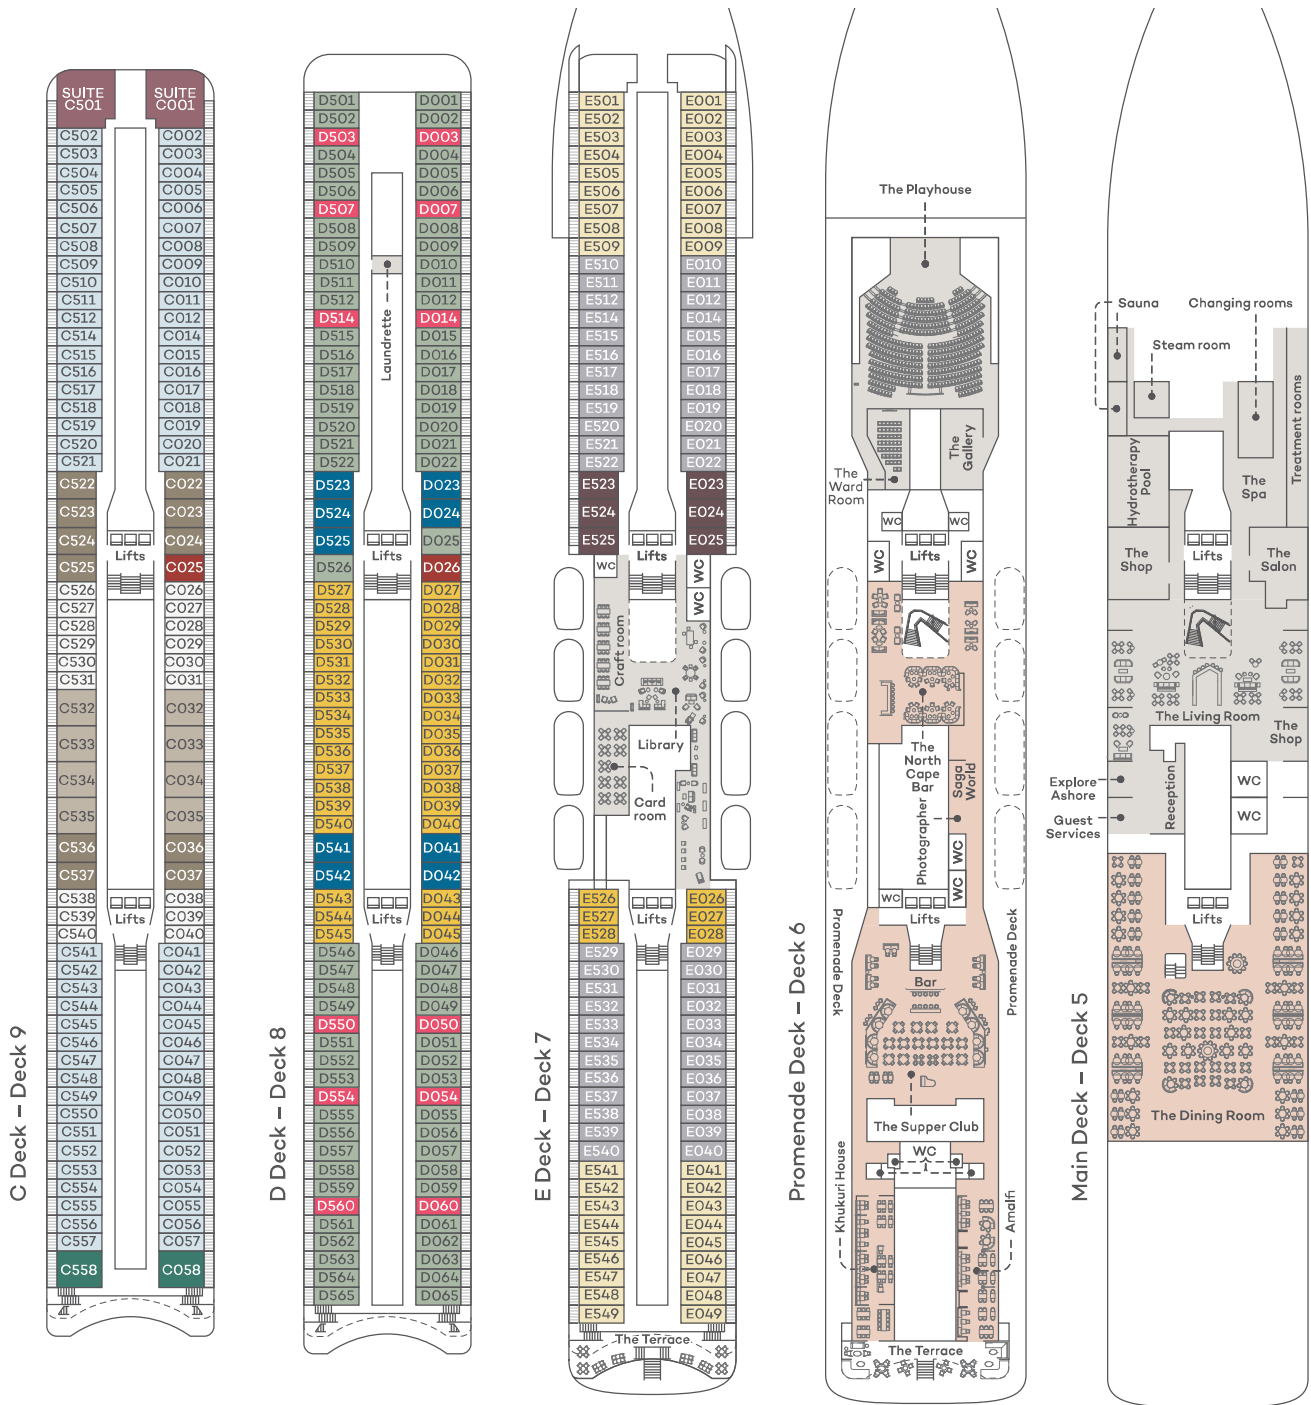

Standard twin with balcony	
J	D001, D002, D004, D005, D006, D008, D009, D010, D011, D012, D015, D016, D017, D018, D019, D020, D021, D022, D025[†], D046, D047, D048[§], D049[§], D051, D052, D053, D055, D056, D057, D058, D059, D061[§], D062, D063, D064, D065, D501, D502, D504, D505, D506, D508, D509, D510, D511, D512, D515, D516, D517, D518, D519, D520, D521, D522, D526[†], D546, D547, D548[§], D549[§], D551, D552, D553, D555, D556, D557, D558, D559, D561[§], D562, D563, D564, D565
K	E010, E011, E012, E014, E015, E016, E017, E018, E019, E020, E021, E022, E029, E030, E031, E032, E033[§], E034[§], E035, E036, E037, E038, E039, E040, E510, E511, E512, E514, E515, E516, E517, E518, E519, E520, E521, E522, E529, E530, E531, E532, E533[§], E534[§], E535, E536, E537, E538, E539, E540
L	E001[#], E002[#], E003[#], E004[#], E005[#], E006[#], E007[#], E008[#], E009, E041, E042, E043[§], E044[§], E045, E046, E047, E048, E049, E501[#], E502[#], E503[#], E504[#], E505[#], E506[#], E507[#], E508[#], E509, E541, E542, E543[§], E544[§], E545, E546, E547, E548, E549
MS	B525-

Deluxe single		
NS	S007, S507	Sun Deck
PS	C025, D026[#]	C Deck, & D, Deck
Superior single with balcony		
QS	A004, A008, A012, A038[§], A041, A506, A510, A515, A540[§], A543	A Deck
RS	B005, B009, B014, B043, B046, B048, B505, B509, B514, B543, B546, B548	B Deck
SS	D003, D007, D014, D050, D054, D060[§], D503, D507, D514, D550, D554, D560[§]	D Deck
Standard single with balcony		
TS	A030, A031, A032, A532[§], A533, A534, B034, B035, B036, B534, B535, B536	A Deck & B Deck
US	C026, C027, C028, C029, C030, C031, C038[†], C039, C040, C526, C527, C528, C529, C530, C531, C538[§], C539, C540	C Deck
WS	D027, D028, D029, D030, D031, D032, D033, D034, D035, D036, D037, D038, D039, D040, D043, D044, D045, D527, D528, D529, D530, D531, D532, D533, D534, D535, D536, D537, D538, D539, D540, D543, D544, D545, E026, E027, E028, E526, E527, E528	D Deck & E Deck

^ Wheelchair adapted ~ Separate bath and shower † Bath with shower over § Interconnecting cabins available to purchase together
# This cabin has a partially obstructed view