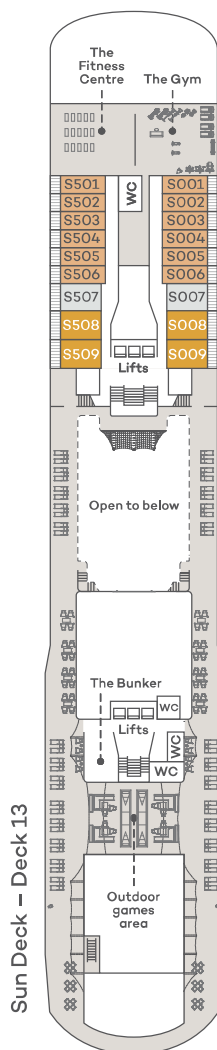

Spirit of Adventure

You can also view these deck plans online at saga.co.uk/adventuredeckplan

Cabin grades and numbers

| Twin, Suites | | |
|--------------|---|-------------------|
| AA | B001~, B501~ | B Deck |
| BB | C001~, C501~ | C Deck |
| CC | A044~, A047~, A546~, A549~ | A Deck, |
| DD | B052~, B552~, C058~, C558~ | B Deck, |
| EE | A022~ ^s , A023~, A024~, A025~, A026~, A027~, A524~ ^s , A525~, A526~, A527~, A528~, A529~ | & C Deck |
| EJ | A021~ ^s , A523~ ^s | A Deck |
| FF | B025~, B026~, B027~, B028~, B029~, B030~, B031~, B526~, B527~, B528~, B529~, B530~, B531~ | B Deck |
| GG | C032~, C033~, C034~, C035~, C532~, C533~, C534~, C535~ | C Deck |
| Twin, Deluxe | | |
| A | A017, A018, A019 ⁺ , A020, A028 ⁺ , A029, A519, A520, A521 ⁺ , A522, A530, A531 ^s , S008, S009 ^s , S508, S509 ^s | A Deck & Sun Deck |
| B | B021 ⁺ , B022, B023, B024, B032, B033, B521 ⁺ , B522, B523, B524, B532, B533, | B Deck |
| C | C022, C023, C024, C036 ⁺ , C037, C522, C523, C524, C525, C536 ⁺ , C537 ^s | C Deck |
| D | D023, D024, D041, D042, D523, D524, D525 ⁺ , D541, D542 | D Deck |
| E | E023 ⁺ , E024, E025, E523 ⁺ , E524, E525 | E Deck |